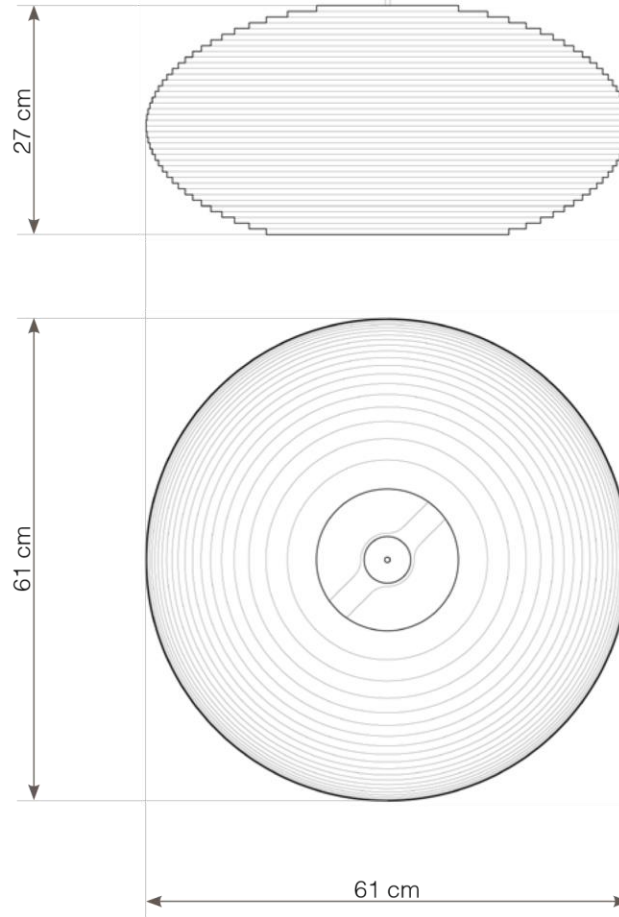

Disc24

1x 60W maximum incandescent
E27 socket | 230V 50Hz | Class II

For use with dimmable incandescent bulbs. Also compatible with CFL bulbs or dimmable LED bulbs of equivalent wattage.

Mounting Installation: Suspended

recycled cardboard

responsibly made in holland

proudly designed in seattle | usa

responsible handmade quality

nontoxic fire retardant treated

compressed air recommended cleaning

use in dry location only

designed to recycle

hardwired cord set + ceiling canopy

hardwired cord set + ceiling canopy INCLUDES A TWO-METER BLACK FABRIC CORD AND A BLACK POWDER COATED STEEL CANOPY. ●●FIVE-METER CORDS ARE AVAILABLE FOR AN ADDITIONAL CHARGE.

Scraplight shades are non-toxic and are handmade using responsible practices. Because all Scraplights are handmade, dimensions may vary slightly. This luminaire is compatible with bulbs of the energy classes A++, A+, A, B, C, D & E (EU No 874/2012).