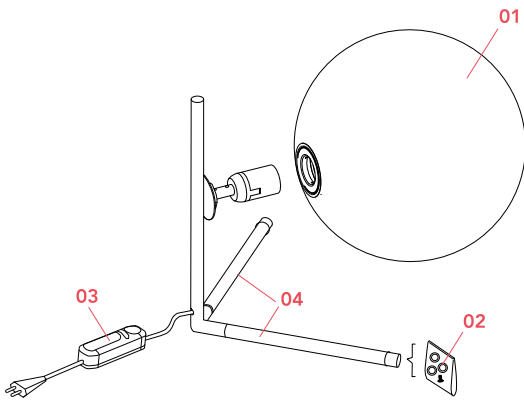

RF26259

LED Lamp 18W E27 2700K
Dimmable

NOT INCLUDED

RF26258

LED Lamp 18W E27 3000K T38
Dimmable

Spare Parts

- | | | |
|-----|---|-----------|
| 01. | IC Lights 2 diffuser for chrome version | F3137057 |
| 02. | Gasket and foot kit | RF3160500 |
| 03. | Dimmer 4-25W 220-240V Black | RF32262 |
| 04. | Lower chrome leg | RF23815 |