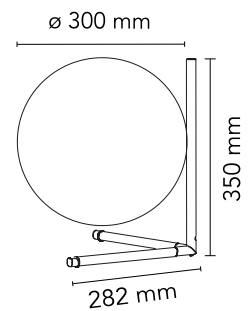

Are you a professional and your project needs consulting and support?

[BOOK AN APPOINTMENT](#)

Main specifications

EAN	8059607002926
Mounting	Table
Environments	Indoor dry location
Light Source Type	Bulb
Lamp category	Halogen
Lamp holders	E27
Ilcos	HSGS
Number of heads	1
Power (W)	205

Physical

Colour	Chrome
Length (mm)	300
Net weight (kg)	2.35
Package height (mm)	0
Package width (mm)	0
Package length (mm)	0
Package volume (m3)	0.07
IP internal	20

Download

[Mounting instructions](#)  PDF