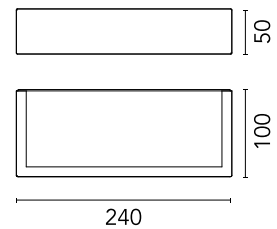

FLOS

F015E22B018 Deep Brown

Mile Wall 2 Washer Down Dimmable 1-10V NEW

Designed by Antonio Citterio

LED - Power LED - 6.4W - 453lm - 2700K - CRI> 80

LED light source included. Integrated 220-240V ON/OFF and 1-10V or DALI dimmable electrical power. Equipped with double cable gland for electrical connection.

Are you a professional and your project needs consulting and support?

[BOOK AN APPOINTMENT](#)

Main specifications

Mounting	Wall
Environments	Outdoor wet location
LED type	Power LED
Lamp category	LED
Number of heads	1
Power (W)	6.4
System flux (lm)	453

Physical

Colour	Deep Brown
Orientation	Fixed
Net weight (kg)	0.8
IP internal	65

Download

[Mounting instructions](#)  ZIP

Photometric Files

[LDT / IES](#)  ZIP

Technical Drawings

[2D](#)  ZIP

[3D](#)  ZIP

[Bim](#)  ZIP

Schematic light drawing

Beam Angle:	52°		
h(m)	E(lx)	D(m)	
1	123	3.53	
2	31	7.06	
3	14	10.59	
4	8	14.12	
5	5	17.66	

Luminous flux Luminaire
453 lm

Photometric

Lighting type	Direct
Light distribution	Asymmetric
CCT (K)	2700
CRI>	80