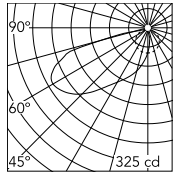

Physical

Colour	Deep Brown
Orientation	Fixed
Net weight (kg)	0.8
IP internal	65

Download

[Mounting instructions](#)  ZIP

Photometric Files

[LDT / IES](#)  ZIP

Technical Drawings

[2D](#)  ZIP

[3D](#)  ZIP

[Bim](#)  ZIP

Schematic light drawing

Beam Angle:	52°		
h(m)	E(lx)	D(m)	
1	123	3.53	
2	31	7.06	
3	14	10.59	
4	8	14.12	
5	5	17.66	

Luminous flux Luminaire
453 lm

Photometric

Lighting type	Direct
Light distribution	Asymmetric
CCT (K)	2700
CRI>	80