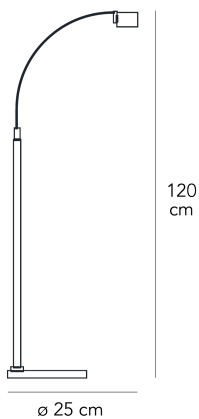

Floor lamp with directional and dimmable light with sliding switch. Frame made of chromed metal with 360° adjustable body. Polished float-glass base. Pivoting diffuser fins made of anodized aluminium. Protection screen of the bulb made of sandblasted glass. Electrical connection between base and body through jack. Black power cable, switch and plug. European two-pole plug power supply. Bulb not included.

MADE IN

IT

MATERIAL DESCRIPTION

glass, metal

ALIMENTATION CABLE

Black

COLOR DESCRIPTION SKU

chrome