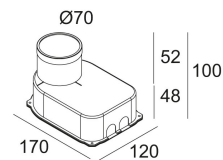

Cutout shape/size:  175 x 125 mm

Recessed depth: 105 mm

INCL. 1 x BASE PLATE
EXCL. LED POWER SUPPLY
max. 500kg

Weight: 0.4 KG

Minimum distance: n.a.

For detailed installation instructions, please consult the manual. [213_19_10_HAND.pdf](#)