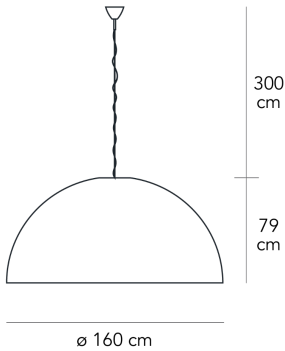

AVICO MEDIUM

Charles Williams, 2006

Big-impact suspension lamp, spectacular thanks to its large sizes, available in 120 and 160 centimetre diameters. Diffuser in silver and gold on request. Available separately a bottom disc that covers and hides the light sources.

Suspension lamp with diffused and dimmable light. Chromed metal frame. Polyethylene diffuser. Polycarbonate locking disc with telescopic stem and anchor cap available separately as optional. Steel suspension cable. Blue fabric power cable. Ceiling rose made of thermoplastic and metallic material. Bulb not included.