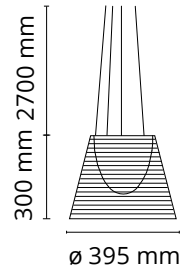

FLOS

F6257000A Transparent

KTribe Suspension 2

Designed by Philippe Starck, 2005

Halogen - 150W

Suspension lamp providing diffused light. PC (polycarbonate) inner diffuser, with opal white finish. Outer diffusers in transparent or fumée PMMA (polymethylmethacrylate), and silver or bronze on the inner surface, by vacuum aluminum coating. Three stainless steel cables, length 4000 mm for suspension of the diffuser assembly. White ceiling rose.

Are you a professional and your project needs consulting and support?

BOOK AN APPOINTMENT

Main specifications

EAN	8059607021422
Mounting	Suspension
Environments	Indoor dry location
Light Source Type	Bulb
Lamp category	Halogen
Lamp holders	E27
Ilcos	HSGS
Number of heads	1
Power (W)	150

Physical

Colour	Transparent
Length (mm)	395
Cord length (mm)	2700
Canopy dimension (mm)	19
Canopy width (mm)	114
Net weight (kg)	2.45
Package height (mm)	450
Package width (mm)	485
Package length (mm)	485
Package volume (m3)	0.11
IP internal	20