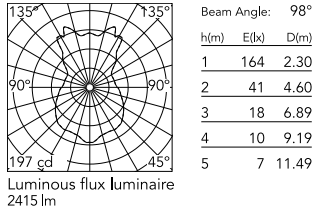

IP
20

Schematic light drawing

Photometric

Lighting type	Indirect, Direct
Light distribution	Asymmetric

Electrical

Insulation class	II
Frequency (Hz)	50/60
Main voltage (Vac)	220-250
LED voltage Vf (Vdc)	null
Dimmable	Yes
Dimming interface	Remote Dimmable (Dimmer Not Included)
Batteries inside	No