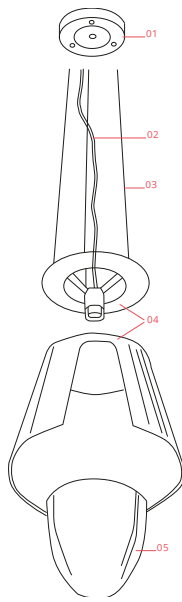

FLOS

F6257000A Transparent

KTribe Suspension 2

Designed by Philippe Starck, 2005

Halogen - 150W

Suspension lamp providing diffused light. PC (polycarbonate) inner diffuser, with opal white finish. Outer diffusers in transparent or fumée PMMA (polymethylmethacrylate), and silver or bronze on the inner surface, by vacuum aluminum coating. Three stainless steel cables, length 4000 mm for suspension of the diffuser assembly. White ceiling rose.

Physical

Colour	Transparent
Length (mm)	395
Cord length (mm)	2700
Canopy dimension (mm)	19
Canopy width (mm)	114
Net weight (kg)	2.45
Package height (mm)	450
Package width (mm)	485
Package length (mm)	485
Package volume (m3)	0.11
IP internal	20

- | | | |
|-----|--|-----------|
| 01. | S2/S3 ceiling rose assembly | RF6257001 |
| 02. | 5 meter sil/fep 2x0,75
transparent electrical cable | RF4190200 |
| 03. | Steel cable packed 3 pieces mt.
3 | RF29875 |
| 04. | Wiring assembly and external
diffuser with support | RF6257004 |
| 05. | Ktribe S2 calibre internal diffuser | RF19802 |