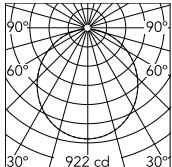

Schematic light drawing

Luminous flux Luminaire
2623 lm

Photometric

Lighting type	Direct
Light distribution	Roto symmetric
CCT (K)	2700
CRI>	95

Electrical

Insulation class	I
Frequency (Hz)	50/60
Main voltage (Vac)	200-240
LED voltage Vf (Vdc)	null
Driver	Integrated
Dimming type	Dimmable Push
Batteries inside	No