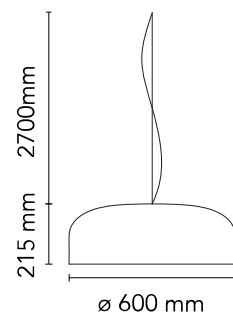

FLOS

F1367021 Mud

Smithfield Suspension Pro

Designed by Jasper Morrison, 2009

45W - 2791lm - 2700K - CRI > 95

Suspension lamp with direct light. Aluminium body. Available in gloss black, matt black, red, green, white or MUD. Injection-moulded opalescent methacrylate diffuser. Steel ceiling attachment with steel suspension cable, 5 pole electric cable in PTFE double insulation, working length 2700mm.

Physical

Colour	Mud
Length (mm)	600
Cord length (mm)	2700
Canopy dimension (mm)	36
Canopy width (mm)	146
Net weight (kg)	5.8
Package height (mm)	310
Package width (mm)	710
Package length (mm)	710
Package volume (m3)	0.16
IP internal	20