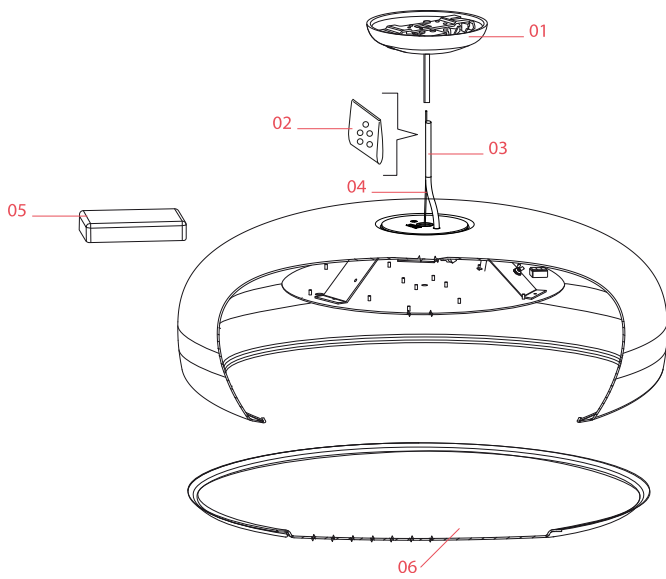

Spare Parts

01.	Mud rose assembly	RA3690221
02.	Kit of 5 or rings	RF05382
03.	2,7mt fep/pvc 5x0,75 transparent cable	RF29934
04.	3 mt steel cable ø1,2 with 19 winded wires	RF29665
05.	Driver 60W 500-1400mA 200-240V	RF31674
06.	Methacrylate diffuser	RF19022

DOWNLOAD