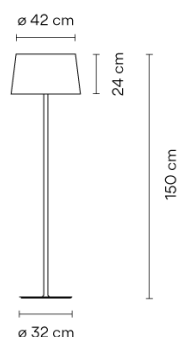

Warm

VIBIA

4905

Design By Ramos & Bassols

WARM is a floor lamp with an off-white screen mesh shade that is appealing, elegant and adaptable to any atmosphere. Designed by Ramos & Bassols.

Model Sheet