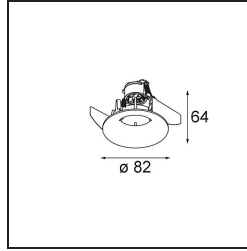

---

*Smart Cake Recessed 82 1x For Tube/Box GU10 White Structure*

**Specifications**

Material	12420209
Light Source Type	GU10
Lamp Included	No
Number of Light Sources	1
Light Direction	Down
Input Voltage	230V
Electrical Class	I
IP Rating	20
Glow wire rating (°C)	960
Indoor/Outdoor	Indoor
Application	Ceiling, Wall
Mounting	Recessed
Adjustability	Not Applicable
Distance to Lighted Object (m)	0,1
Primary Colour & Primary Finish	White, Structure
Gross weight (g)	129.0