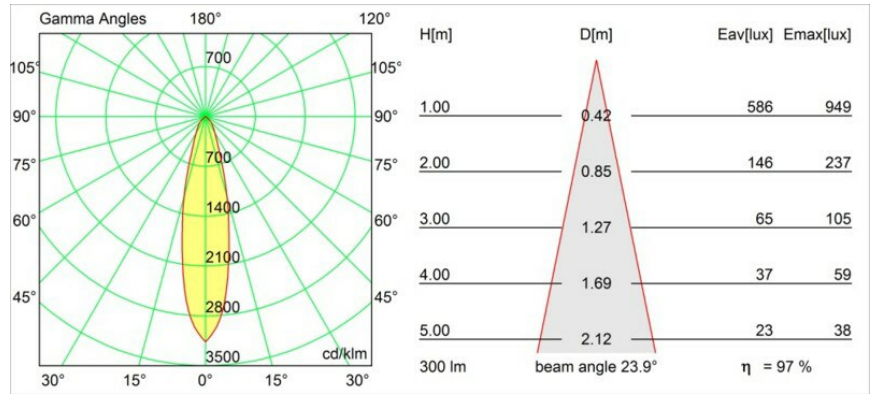

---

*Smart Cake Recessed 82 1x For Tube/Box GU10 White Structure*

**Specifications**

Material	12420209
Light Source Type	GU10
Lamp Included	No
Number of Light Sources	1
Light Direction	Down
Input Voltage	230V
Electrical Class	I
IP Rating	20
Glow wire rating (°C)	960
Indoor/Outdoor	Indoor
Application	Ceiling, Wall
Mounting	Recessed
Adjustability	Not Applicable
Distance to Lighted Object (m)	0,1
Primary Colour & Primary Finish	White, Structure
Gross weight (g)	129.0

**Light distribution & beam diagram**

Diagrams