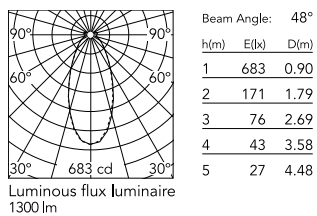

Schematic light drawing

Photometric

Lighting type	Indirect, Direct
Light distribution	Symmetric

Electrical

Insulation class	I
Frequency (Hz)	50/60
Main voltage (Vac)	220-250
LED voltage Vf (Vdc)	null
Dimmable	Yes
Dimming interface	Remote Dimmable (Dimmer Not Included)
Batteries inside	No