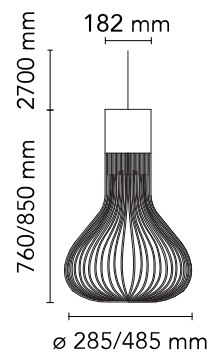

FLOS

■ F1636030 Black

Chasen

Designed by Patricia Urquiola, 2007

Halogen - 120W

Suspension lamp providing diffused lighting. Chemically photo-etched stainless steel body and borosilicate diffuser. Liquid paint protection. Die-cast aluminum base, 30% fiberglass-reinforced polyamide ceiling rose attached to a pressed and galvanized steel ceiling fixture. In this version the light emission can be adjusted by means of a mechanical movement that opens the louvers, thereby varying the shape of the luminaire. Steel suspension cable, FEP/PVC power cord of the same color as the luminaire.

Are you a professional and your project needs consulting and support?

[BOOK AN APPOINTMENT](#)

Main specifications

EAN	8059607001592
Mounting	Suspension
Environments	Indoor dry location
Light Source Type	Bulb
Lamp category	Halogen
Lamp holders	E27
Ilcos	IPAR
Number of heads	1
Power (W)	120

Physical

Colour	Black
Length (mm)	485
Cord length (mm)	2700
Canopy dimension (mm)	36
Canopy width (mm)	146
Net weight (kg)	7.6
Package height (mm)	940
Package width (mm)	595
Package length (mm)	595
Package volume (m3)	0.32
IP internal	20