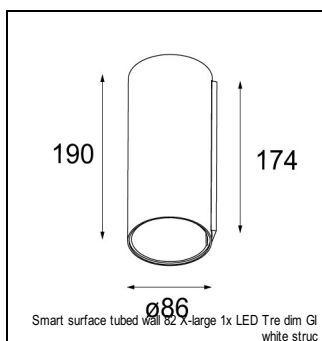

Art. Nr. 13320132

SPECIFICATIONS

Lamp	1x LED Array	
Gear / Transfo	LED gear not incl.	
Cut-out size	ø 76 h 55	
Weight	0.65kg	
Min. distance	0.1 m	
IP	IP20	
Glow wire test	960°	
CRI	90	
Power supply	500mA	350mA
	18.4Vf	17.8Vf
Connected load	9.2W	6.3W
Lumen	460lm	354lm
Efficacy	50lm/W	57lm/W
UGR	6	5
Adjustability	h 355° v 25°	
Remark	! 3500 on request	
	! can be combined with Smart mask, Smart surface box, Smart surface tubed, Smart surface tubed suspension, Smart tubed wall	

RECESSED-FRAME

12500230	SMART RECESSED RING 82
----------	------------------------

CONBOX

10889830	CONBOX 190X192X130X256
----------	------------------------

SURFACE-TUBED

12842009	SMART SURFACE TUBED SUSPENSION 82 LARGE LED GI WHITE STRUC
12842032	SMART SURFACE TUBED SUSPENSION 82 LARGE LED GI BLACK STRUC
12842024	SMART SURFACE TUBED SUSPENSION 82 LARGE LED GI BRUSHED ALU
12842209	SMART SURFACE TUBED SUSPENSION 82 XL LED TRE DIM GI WHITE STRUC
12842232	SMART SURFACE TUBED SUSPENSION 82 XL LED TRE DIM GI BLACK STRUC
12842224	SMART SURFACE TUBED SUSPENSION 82 XL LED TRE DIM GI BRUSHED ALU
12842309	SMART SURFACE TUBED SUSPENSION 82 XL LED 1-10V/PUSHDIM GI WHITE STRUC
12842332	SMART SURFACE TUBED SUSPENSION 82 XL LED 1-10V/PUSHDIM GI BLACK STRUC