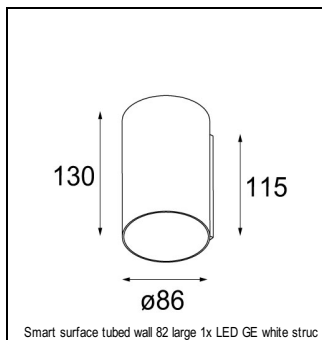

Art. Nr. 13320132

SPECIFICATIONS

Lamp	1x LED Array	
Gear / Transfo	LED gear not incl.	
Cut-out size	ø 76 h 55	
Weight	0.65kg	
Min. distance	0.1 m	
IP	IP20	
Glow wire test	960°	
CRI	90	
Power supply	500mA	350mA
	18.4Vf	17.8Vf
Connected load	9.2W	6.3W
Lumen	460lm	354lm
Efficacy	50lm/W	57lm/W
UGR	6	5
Adjustability	h 355° v 25°	
Remark	! 3500 on request	
	! can be combined with Smart mask, Smart surface box, Smart surface tubed, Smart surface tubed suspension, Smart tubed wall	

RECESSED-FRAME

12500230	SMART RECESSED RING 82
----------	------------------------

CONBOX

10889830	CONBOX 190X192X130X256
----------	------------------------

SURFACE-TUBED

12842009	SMART SURFACE TUBED SUSPENSION 82 LARGE LED GI WHITE STRUC
12842032	SMART SURFACE TUBED SUSPENSION 82 LARGE LED GI BLACK STRUC
12842024	SMART SURFACE TUBED SUSPENSION 82 LARGE LED GI BRUSHED ALU
12842209	SMART SURFACE TUBED SUSPENSION 82 XL LED TRE DIM GI WHITE STRUC
12842232	SMART SURFACE TUBED SUSPENSION 82 XL LED TRE DIM GI BLACK STRUC
12842224	SMART SURFACE TUBED SUSPENSION 82 XL LED TRE DIM GI BRUSHED ALU
12842309	SMART SURFACE TUBED SUSPENSION 82 XL LED 1-10V/PUSHDIM GI WHITE STRUC
12842332	SMART SURFACE TUBED SUSPENSION 82 XL LED 1-10V/PUSHDIM GI BLACK STRUC