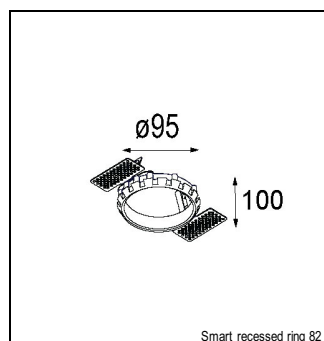

Art. Nr. 13320132

SPECIFICATIONS

Lamp	1x LED Array	
Gear / Transfo	LED gear not incl.	
Cut-out size	ø 76 h 55	
Weight	0.65kg	
Min. distance	0.1 m	
IP	IP20	
Glow wire test	960°	
CRI	90	
Power supply	500mA	350mA
	18.4Vf	17.8Vf
Connected load	9.2W	6.3W
Lumen	460lm	354lm
Efficacy	50lm/W	57lm/W
UGR	6	5
Adjustability	h 355° v 25°	
Remark	! 3500 on request	
	! can be combined with Smart mask, Smart surface box, Smart surface tubed, Smart surface tubed suspension, Smart tubed wall	

RECESSED-FRAME

12500230	SMART RECESSED RING 82
----------	------------------------

CONBOX

10889830	CONBOX 190X192X130X256
----------	------------------------

SURFACE-TUBED

12842009	SMART SURFACE TUBED SUSPENSION 82 LARGE LED GI WHITE STRUC
12842032	SMART SURFACE TUBED SUSPENSION 82 LARGE LED GI BLACK STRUC
12842024	SMART SURFACE TUBED SUSPENSION 82 LARGE LED GI BRUSHED ALU
12842209	SMART SURFACE TUBED SUSPENSION 82 XL LED TRE DIM GI WHITE STRUC
12842232	SMART SURFACE TUBED SUSPENSION 82 XL LED TRE DIM GI BLACK STRUC
12842224	SMART SURFACE TUBED SUSPENSION 82 XL LED TRE DIM GI BRUSHED ALU
12842309	SMART SURFACE TUBED SUSPENSION 82 XL LED 1-10V/PUSHDIM GI WHITE STRUC
12842332	SMART SURFACE TUBED SUSPENSION 82 XL LED 1-10V/PUSHDIM GI BLACK STRUC