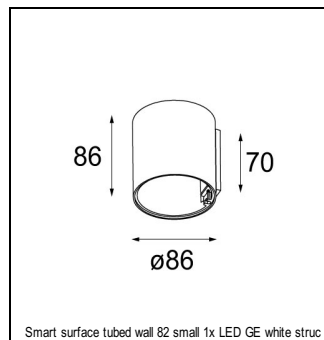

Art. Nr. 13320132

SPECIFICATIONS

Lamp	1x LED Array	
Gear / Transfo	LED gear not incl.	
Cut-out size	ø 76 h 55	
Weight	0.65kg	
Min. distance	0.1 m	
IP	IP20	
Glow wire test	960°	
CRI	90	
Power supply	500mA	350mA
	18.4Vf	17.8Vf
Connected load	9.2W	6.3W
Lumen	460lm	354lm
Efficacy	50lm/W	57lm/W
UGR	6	5
Adjustability	h 355° v 25°	
Remark	! 3500 on request	
	! can be combined with Smart mask, Smart surface box, Smart surface tubed, Smart surface tubed suspension, Smart tubed wall	

RECESSED-FRAME

12500230	SMART RECESSED RING 82
----------	------------------------

CONBOX

10889830	CONBOX 190X192X130X256
----------	------------------------

SURFACE-TUBED

12842009	SMART SURFACE TUBED SUSPENSION 82 LARGE LED GI WHITE STRUC
12842032	SMART SURFACE TUBED SUSPENSION 82 LARGE LED GI BLACK STRUC
12842024	SMART SURFACE TUBED SUSPENSION 82 LARGE LED GI BRUSHED ALU
12842209	SMART SURFACE TUBED SUSPENSION 82 XL LED TRE DIM GI WHITE STRUC
12842232	SMART SURFACE TUBED SUSPENSION 82 XL LED TRE DIM GI BLACK STRUC
12842224	SMART SURFACE TUBED SUSPENSION 82 XL LED TRE DIM GI BRUSHED ALU
12842309	SMART SURFACE TUBED SUSPENSION 82 XL LED 1-10V/PUSHDIM GI WHITE STRUC
12842332	SMART SURFACE TUBED SUSPENSION 82 XL LED 1-10V/PUSHDIM GI BLACK STRUC