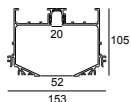

M52 - 2 LED OK 82720 DIM5

24419 8225

COMPATIBELE DRAAGSTRUCTUREN

SPLITLINE M52 profile

Beschikbare kleuren

420 52 10 00 SPM52 - PROFILE 1m

420 52 20 00 SPM52 - PROFILE 2m

420 52 30 00 SPM52 - PROFILE 3m