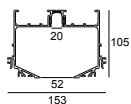

M52 - 2 LED OK 82720 DIM5

24419 8225

COMPATIBELE DRAAGSTRUCTUREN

SPLITLINE M52 profile

Beschikbare kleuren

420 52 10 00 SPM52 - PROFILE 1m

420 52 20 00 SPM52 - PROFILE 2m

420 52 30 00 SPM52 - PROFILE 3m