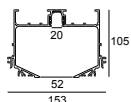

M52 - 2 LED OK 82720 DIM5

24419 8225

COMPATIBELE DRAAGSTRUCTUREN

SPLITLINE M52 profile

Beschikbare kleuren

420 52 10 00 SPM52 - PROFILE 1m

420 52 20 00 SPM52 - PROFILE 2m

420 52 30 00 SPM52 - PROFILE 3m