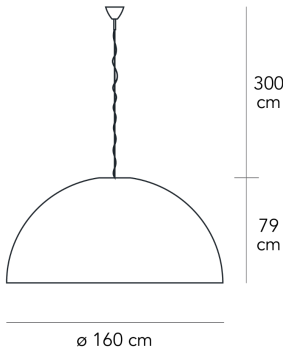

AVICO MEDIUM

Charles Williams, 2006

Big-impact suspension lamp, spectacular thanks to its large sizes, available in 120 and 160 centimetre diameters. Diffuser in silver and gold on request. Available separately a bottom disc that covers and hides the light sources.

Suspension lamp with direct and dimmable light. Chromed metal frame. Polyethylene diffuser. Steel suspension cable. Polycarbonate locking disc with telescopic stem and anchor cap available separately as optional. Transparent fabric power cable. Ceiling rose made of thermoplastic and mettalic material. Bulb not included.