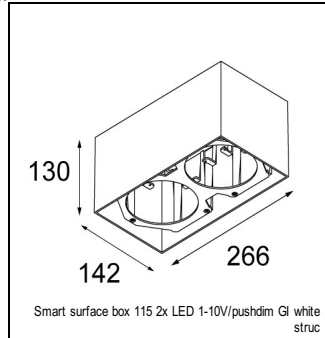

SMART LOTIS 115 ADJUSTABLE LED GE

ACCESSORIES

HUE-DEVICE

70008054	HUE SENSOR
70000152	HUE DIMMER SWITCH
70000615	HUE TAP SWITCH

HUE-BRIDGE

70000616	HUE BRIDGE EU
70000617	HUE BRIDGE UK

CONBOX

10889830	CONBOX 190X192X130X256

GYPKIT

12290530	GYPKIT 190X190 - Ø108

RECESSED-FRAME

12810230	RECESSED RING Ø127 H100

SURFACE-BOX

12801109	SMART SURFACE BOX 115 2X LED 1-10V/PUSHDIM GI WHITE STRUC
12801132	SMART SURFACE BOX 115 2X LED 1-10V/PUSHDIM GI BLACK STRUC
12801009	SMART SURFACE BOX 115 2X LED TRE DIM GI WHITE STRUC
12801032	SMART SURFACE BOX 115 2X LED TRE DIM GI BLACK STRUC
12800209	SMART SURFACE BOX 115 1X LED DALI GI WHITE STRUC
12800232	SMART SURFACE BOX 115 1X LED DALI GI BLACK STRUC
12800109	SMART SURFACE BOX 115 1X LED 1-10V/PUSHDIM GI WHITE STRUC
12800132	SMART SURFACE BOX 115 1X LED 1-10V/PUSHDIM GI BLACK STRUC
12801209	SMART SURFACE BOX 115 2X LED DALI GI WHITE STRUC
12801232	SMART SURFACE BOX 115 2X LED DALI GI BLACK STRUC
12800009	SMART SURFACE BOX 115 1X LED TRE DIM GI WHITE STRUC
12800032	SMART SURFACE BOX 115 1X LED TRE DIM GI BLACK STRUC

MASK

12810432 SMART MASK 115 2X BLACK STRUC

ACCESSORIES

MASK

12810146	SMART MASK 115 2X GOLD
12810032	SMART MASK 115 1X BLACK STRUC
12810009	SMART MASK 115 1X WHITE STRUC
12810046	SMART MASK 115 1X GOLD

SURFACE-TUBED

13140109	SMART SURFACE TUBED 115 LED TRE DIM GI WHITE STRUC
13140132	SMART SURFACE TUBED 115 LED TRE DIM GI BLACK STRUC
13140124	SMART SURFACE TUBED 115 LED TRE DIM GI BRUSHED ALU
13140209	SMART SURFACE TUBED 115 LED 1-10V/PUSHDIM GI WHITE STRUC
13140232	SMART SURFACE TUBED 115 LED 1-10V/PUSHDIM GI BLACK STRUC
13140224	SMART SURFACE TUBED 115 LED 1-10V/PUSHDIM GI BRUSHED ALU
13140309	SMART SURFACE TUBED 115 LED DALI GI WHITE STRUC
13140332	SMART SURFACE TUBED 115 LED DALI GI BLACK STRUC
13140324	SMART SURFACE TUBED 115 LED DALI GI BRUSHED ALU
13140409	SMART SURFACE TUBED 115 LED GE WHITE STRUC
13140432	SMART SURFACE TUBED 115 LED GE BLACK STRUC
13141109	SMART SURFACE TUBED SUSPENSION 115 LED TRE DIM GI WHITE STRUC
13141132	SMART SURFACE TUBED SUSPENSION 115 LED TRE DIM GI BLACK STRUC
13141124	SMART SURFACE TUBED SUSPENSION 115 LED TRE DIM GI BRUSHED ALU
13141209	SMART SURFACE TUBED SUSPENSION 115 LED 1-10V/PUSHDIM GI WHITE STRUC
13141232	SMART SURFACE TUBED SUSPENSION 115 LED 1-10V/PUSHDIM GI BLACK STRUC
13141224	SMART SURFACE TUBED SUSPENSION 115 LED 1-10V/PUSHDIM GI BRUSHED ALU
13141309	SMART SURFACE TUBED SUSPENSION 115 LED DALI GI WHITE STRUC
13141332	SMART SURFACE TUBED SUSPENSION 115 LED DALI GI BLACK STRUC
13141324	SMART SURFACE TUBED SUSPENSION 115 LED DALI GI BRUSHED ALU
13141409	SMART SURFACE TUBED SUSPENSION 115 LED GE WHITE STRUC
13141432	SMART SURFACE TUBED SUSPENSION 115 LED GE BLACK STRUC

SMART-BALL

11571009	SMART BALL SUSPENSION 115 GE WHITE STRUC
11571032	SMART BALL SUSPENSION 115 GE BLACK STRUC
11571109	SMART BALL SUSPENSION 115 TRE DIM GI WHITE STRUC
11571132	SMART BALL SUSPENSION 115 TRE DIM GI BLACK STRUC
11571209	SMART BALL SUSPENSION 115 1-10V/PUSHDIM GI WHITE STRUC