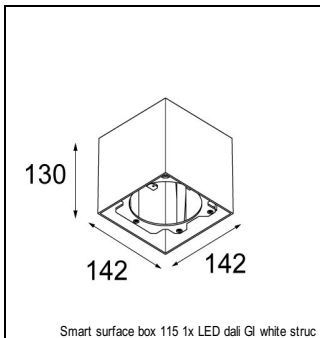

SMART LOTIS 115 ADJUSTABLE LED GE

ACCESSORIES

HUE-DEVICE

70008054	HUE SENSOR
70000152	HUE DIMMER SWITCH
70000615	HUE TAP SWITCH

HUE-BRIDGE

70000616	HUE BRIDGE EU
70000617	HUE BRIDGE UK

CONBOX

10889830	CONBOX 190X192X130X256

GYPKIT

12290530	GYPKIT 190X190 - Ø108

RECESSED-FRAME

12810230	RECESSED RING Ø127 H100

SURFACE-BOX

12801109	SMART SURFACE BOX 115 2X LED 1-10V/PUSHDIM GI WHITE STRUC
12801132	SMART SURFACE BOX 115 2X LED 1-10V/PUSHDIM GI BLACK STRUC
12801009	SMART SURFACE BOX 115 2X LED TRE DIM GI WHITE STRUC
12801032	SMART SURFACE BOX 115 2X LED TRE DIM GI BLACK STRUC
12800209	SMART SURFACE BOX 115 1X LED DALI GI WHITE STRUC
12800232	SMART SURFACE BOX 115 1X LED DALI GI BLACK STRUC
12800109	SMART SURFACE BOX 115 1X LED 1-10V/PUSHDIM GI WHITE STRUC
12800132	SMART SURFACE BOX 115 1X LED 1-10V/PUSHDIM GI BLACK STRUC
12801209	SMART SURFACE BOX 115 2X LED DALI GI WHITE STRUC
12801232	SMART SURFACE BOX 115 2X LED DALI GI BLACK STRUC
12800009	SMART SURFACE BOX 115 1X LED TRE DIM GI WHITE STRUC
12800032	SMART SURFACE BOX 115 1X LED TRE DIM GI BLACK STRUC

MASK

12810432 SMART MASK 115 2X BLACK STRUC

ACCESSORIES

MASK

12810146	SMART MASK 115 2X GOLD
12810032	SMART MASK 115 1X BLACK STRUC
12810009	SMART MASK 115 1X WHITE STRUC
12810046	SMART MASK 115 1X GOLD

SURFACE-TUBED

13140109	SMART SURFACE TUBED 115 LED TRE DIM GI WHITE STRUC
13140132	SMART SURFACE TUBED 115 LED TRE DIM GI BLACK STRUC
13140124	SMART SURFACE TUBED 115 LED TRE DIM GI BRUSHED ALU
13140209	SMART SURFACE TUBED 115 LED 1-10V/PUSHDIM GI WHITE STRUC
13140232	SMART SURFACE TUBED 115 LED 1-10V/PUSHDIM GI BLACK STRUC
13140224	SMART SURFACE TUBED 115 LED 1-10V/PUSHDIM GI BRUSHED ALU
13140309	SMART SURFACE TUBED 115 LED DALI GI WHITE STRUC
13140332	SMART SURFACE TUBED 115 LED DALI GI BLACK STRUC
13140324	SMART SURFACE TUBED 115 LED DALI GI BRUSHED ALU
13140409	SMART SURFACE TUBED 115 LED GE WHITE STRUC
13140432	SMART SURFACE TUBED 115 LED GE BLACK STRUC
13141109	SMART SURFACE TUBED SUSPENSION 115 LED TRE DIM GI WHITE STRUC
13141132	SMART SURFACE TUBED SUSPENSION 115 LED TRE DIM GI BLACK STRUC
13141124	SMART SURFACE TUBED SUSPENSION 115 LED TRE DIM GI BRUSHED ALU
13141209	SMART SURFACE TUBED SUSPENSION 115 LED 1-10V/PUSHDIM GI WHITE STRUC
13141232	SMART SURFACE TUBED SUSPENSION 115 LED 1-10V/PUSHDIM GI BLACK STRUC
13141224	SMART SURFACE TUBED SUSPENSION 115 LED 1-10V/PUSHDIM GI BRUSHED ALU
13141309	SMART SURFACE TUBED SUSPENSION 115 LED DALI GI WHITE STRUC
13141332	SMART SURFACE TUBED SUSPENSION 115 LED DALI GI BLACK STRUC
13141324	SMART SURFACE TUBED SUSPENSION 115 LED DALI GI BRUSHED ALU
13141409	SMART SURFACE TUBED SUSPENSION 115 LED GE WHITE STRUC
13141432	SMART SURFACE TUBED SUSPENSION 115 LED GE BLACK STRUC

SMART-BALL

11571009	SMART BALL SUSPENSION 115 GE WHITE STRUC
11571032	SMART BALL SUSPENSION 115 GE BLACK STRUC
11571109	SMART BALL SUSPENSION 115 TRE DIM GI WHITE STRUC
11571132	SMART BALL SUSPENSION 115 TRE DIM GI BLACK STRUC
11571209	SMART BALL SUSPENSION 115 1-10V/PUSHDIM GI WHITE STRUC