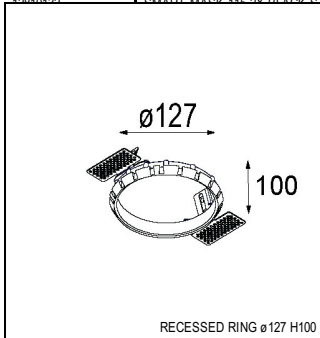

SMART LOTIS 115 ADJUSTABLE LED GE

ACCESSORIES

HUE-DEVICE

70008054	HUE SENSOR
70000152	HUE DIMMER SWITCH
70000615	HUE TAP SWITCH

HUE-BRIDGE

70000616	HUE BRIDGE EU
70000617	HUE BRIDGE UK

CONBOX

10889830	CONBOX 190X192X130X256

GYPKIT

12290530	GYPKIT 190X190 - Ø108

RECESSED-FRAME

12810230	RECESSED RING Ø127 H100

SURFACE-BOX

12801109	SMART SURFACE BOX 115 2X LED 1-10V/PUSHDIM GI WHITE STRUC
12801132	SMART SURFACE BOX 115 2X LED 1-10V/PUSHDIM GI BLACK STRUC
12801009	SMART SURFACE BOX 115 2X LED TRE DIM GI WHITE STRUC
12801032	SMART SURFACE BOX 115 2X LED TRE DIM GI BLACK STRUC
12800209	SMART SURFACE BOX 115 1X LED DALI GI WHITE STRUC
12800232	SMART SURFACE BOX 115 1X LED DALI GI BLACK STRUC
12800109	SMART SURFACE BOX 115 1X LED 1-10V/PUSHDIM GI WHITE STRUC
12800132	SMART SURFACE BOX 115 1X LED 1-10V/PUSHDIM GI BLACK STRUC
12801209	SMART SURFACE BOX 115 2X LED DALI GI WHITE STRUC
12801232	SMART SURFACE BOX 115 2X LED DALI GI BLACK STRUC
12800009	SMART SURFACE BOX 115 1X LED TRE DIM GI WHITE STRUC
12800032	SMART SURFACE BOX 115 1X LED TRE DIM GI BLACK STRUC

MASK

12810432 SMART MASK 115 2X BLACK STRUC

ACCESSORIES

MASK

12810146	SMART MASK 115 2X GOLD
12810032	SMART MASK 115 1X BLACK STRUC
12810009	SMART MASK 115 1X WHITE STRUC
12810046	SMART MASK 115 1X GOLD

SURFACE-TUBED

13140109	SMART SURFACE TUBED 115 LED TRE DIM GI WHITE STRUC
13140132	SMART SURFACE TUBED 115 LED TRE DIM GI BLACK STRUC
13140124	SMART SURFACE TUBED 115 LED TRE DIM GI BRUSHED ALU
13140209	SMART SURFACE TUBED 115 LED 1-10V/PUSHDIM GI WHITE STRUC
13140232	SMART SURFACE TUBED 115 LED 1-10V/PUSHDIM GI BLACK STRUC
13140224	SMART SURFACE TUBED 115 LED 1-10V/PUSHDIM GI BRUSHED ALU
13140309	SMART SURFACE TUBED 115 LED DALI GI WHITE STRUC
13140332	SMART SURFACE TUBED 115 LED DALI GI BLACK STRUC
13140324	SMART SURFACE TUBED 115 LED DALI GI BRUSHED ALU
13140409	SMART SURFACE TUBED 115 LED GE WHITE STRUC
13140432	SMART SURFACE TUBED 115 LED GE BLACK STRUC
13141109	SMART SURFACE TUBED SUSPENSION 115 LED TRE DIM GI WHITE STRUC
13141132	SMART SURFACE TUBED SUSPENSION 115 LED TRE DIM GI BLACK STRUC
13141124	SMART SURFACE TUBED SUSPENSION 115 LED TRE DIM GI BRUSHED ALU
13141209	SMART SURFACE TUBED SUSPENSION 115 LED 1-10V/PUSHDIM GI WHITE STRUC
13141232	SMART SURFACE TUBED SUSPENSION 115 LED 1-10V/PUSHDIM GI BLACK STRUC
13141224	SMART SURFACE TUBED SUSPENSION 115 LED 1-10V/PUSHDIM GI BRUSHED ALU
13141309	SMART SURFACE TUBED SUSPENSION 115 LED DALI GI WHITE STRUC
13141332	SMART SURFACE TUBED SUSPENSION 115 LED DALI GI BLACK STRUC
13141324	SMART SURFACE TUBED SUSPENSION 115 LED DALI GI BRUSHED ALU
13141409	SMART SURFACE TUBED SUSPENSION 115 LED GE WHITE STRUC
13141432	SMART SURFACE TUBED SUSPENSION 115 LED GE BLACK STRUC

SMART-BALL

11571009	SMART BALL SUSPENSION 115 GE WHITE STRUC
11571032	SMART BALL SUSPENSION 115 GE BLACK STRUC
11571109	SMART BALL SUSPENSION 115 TRE DIM GI WHITE STRUC
11571132	SMART BALL SUSPENSION 115 TRE DIM GI BLACK STRUC
11571209	SMART BALL SUSPENSION 115 1-10V/PUSHDIM GI WHITE STRUC