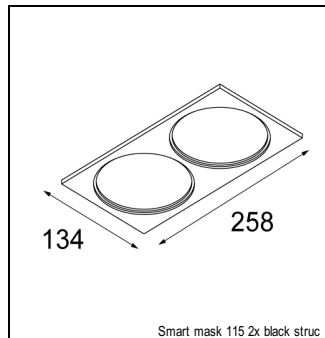

SMART LOTIS 115 ADJUSTABLE LED GE

ACCESSORIES

HUE-DEVICE

70008054	HUE SENSOR
70000152	HUE DIMMER SWITCH
70000615	HUE TAP SWITCH

HUE-BRIDGE

70000616	HUE BRIDGE EU
70000617	HUE BRIDGE UK

CONBOX

10889830	CONBOX 190X192X130X256

GYPKIT

12290530	GYPKIT 190X190 - Ø108

RECESSED-FRAME

12810230	RECESSED RING Ø127 H100

SURFACE-BOX

12801109	SMART SURFACE BOX 115 2X LED 1-10V/PUSHDIM GI WHITE STRUC
12801132	SMART SURFACE BOX 115 2X LED 1-10V/PUSHDIM GI BLACK STRUC
12801009	SMART SURFACE BOX 115 2X LED TRE DIM GI WHITE STRUC
12801032	SMART SURFACE BOX 115 2X LED TRE DIM GI BLACK STRUC
12800209	SMART SURFACE BOX 115 1X LED DALI GI WHITE STRUC
12800232	SMART SURFACE BOX 115 1X LED DALI GI BLACK STRUC
12800109	SMART SURFACE BOX 115 1X LED 1-10V/PUSHDIM GI WHITE STRUC
12800132	SMART SURFACE BOX 115 1X LED 1-10V/PUSHDIM GI BLACK STRUC
12801209	SMART SURFACE BOX 115 2X LED DALI GI WHITE STRUC
12801232	SMART SURFACE BOX 115 2X LED DALI GI BLACK STRUC
12800009	SMART SURFACE BOX 115 1X LED TRE DIM GI WHITE STRUC
12800032	SMART SURFACE BOX 115 1X LED TRE DIM GI BLACK STRUC

MASK

12810432 SMART MASK 115 2X BLACK STRUC

ACCESSORIES

MASK

12810146	SMART MASK 115 2X GOLD
12810032	SMART MASK 115 1X BLACK STRUC
12810009	SMART MASK 115 1X WHITE STRUC
12810046	SMART MASK 115 1X GOLD

SURFACE-TUBED

13140109	SMART SURFACE TUBED 115 LED TRE DIM GI WHITE STRUC
13140132	SMART SURFACE TUBED 115 LED TRE DIM GI BLACK STRUC
13140124	SMART SURFACE TUBED 115 LED TRE DIM GI BRUSHED ALU
13140209	SMART SURFACE TUBED 115 LED 1-10V/PUSHDIM GI WHITE STRUC
13140232	SMART SURFACE TUBED 115 LED 1-10V/PUSHDIM GI BLACK STRUC
13140224	SMART SURFACE TUBED 115 LED 1-10V/PUSHDIM GI BRUSHED ALU
13140309	SMART SURFACE TUBED 115 LED DALI GI WHITE STRUC
13140332	SMART SURFACE TUBED 115 LED DALI GI BLACK STRUC
13140324	SMART SURFACE TUBED 115 LED DALI GI BRUSHED ALU
13140409	SMART SURFACE TUBED 115 LED GE WHITE STRUC
13140432	SMART SURFACE TUBED 115 LED GE BLACK STRUC
13141109	SMART SURFACE TUBED SUSPENSION 115 LED TRE DIM GI WHITE STRUC
13141132	SMART SURFACE TUBED SUSPENSION 115 LED TRE DIM GI BLACK STRUC
13141124	SMART SURFACE TUBED SUSPENSION 115 LED TRE DIM GI BRUSHED ALU
13141209	SMART SURFACE TUBED SUSPENSION 115 LED 1-10V/PUSHDIM GI WHITE STRUC
13141232	SMART SURFACE TUBED SUSPENSION 115 LED 1-10V/PUSHDIM GI BLACK STRUC
13141224	SMART SURFACE TUBED SUSPENSION 115 LED 1-10V/PUSHDIM GI BRUSHED ALU
13141309	SMART SURFACE TUBED SUSPENSION 115 LED DALI GI WHITE STRUC
13141332	SMART SURFACE TUBED SUSPENSION 115 LED DALI GI BLACK STRUC
13141324	SMART SURFACE TUBED SUSPENSION 115 LED DALI GI BRUSHED ALU
13141409	SMART SURFACE TUBED SUSPENSION 115 LED GE WHITE STRUC
13141432	SMART SURFACE TUBED SUSPENSION 115 LED GE BLACK STRUC

SMART-BALL

11571009	SMART BALL SUSPENSION 115 GE WHITE STRUC
11571032	SMART BALL SUSPENSION 115 GE BLACK STRUC
11571109	SMART BALL SUSPENSION 115 TRE DIM GI WHITE STRUC
11571132	SMART BALL SUSPENSION 115 TRE DIM GI BLACK STRUC
11571209	SMART BALL SUSPENSION 115 1-10V/PUSHDIM GI WHITE STRUC