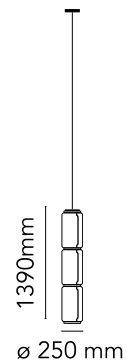

FLOS

■ F0276000 Black

Noctambule Suspension 3 Low Cylinder

Designed by Konstantin Grcic, 2019

36W - 1196lm - 2700K

Hanging lamps consisting of interconnecting glass modules reaching a length of 3,2 mt. (126.77") with 4 mt. (157.48") suspended power cable. Cylindrical and semi-spherical transparent blown glass structure, suspended die cast aluminium ring connector, hydroformed steel internal lateral arm and injection moulded optical opal silicone outer ring diffusers. The power supply unit within the ceiling rose can be used as a dimmer to adjust the light intensity by 10% to 100% in either direction by means of the 0-10/1-10V, PUSH, DALI control.

Are you a professional and your project needs consulting and support?

[BOOK AN APPOINTMENT](#)

Main specifications

EAN	8059607000717
Mounting	Suspension
Environments	Indoor dry location
Light Source Type	LED
LED type	LED Module
Power (W)	36
System flux (lm)	1196

Physical

Colour	Black
Length (mm)	250
Cord length (mm)	4000
Canopy dimension (mm)	45
Canopy width (mm)	187
Net weight (kg)	13.4
Package height (mm)	0
Package width (mm)	0
Package length (mm)	0
Package volume (m3)	0.23
IP internal	20