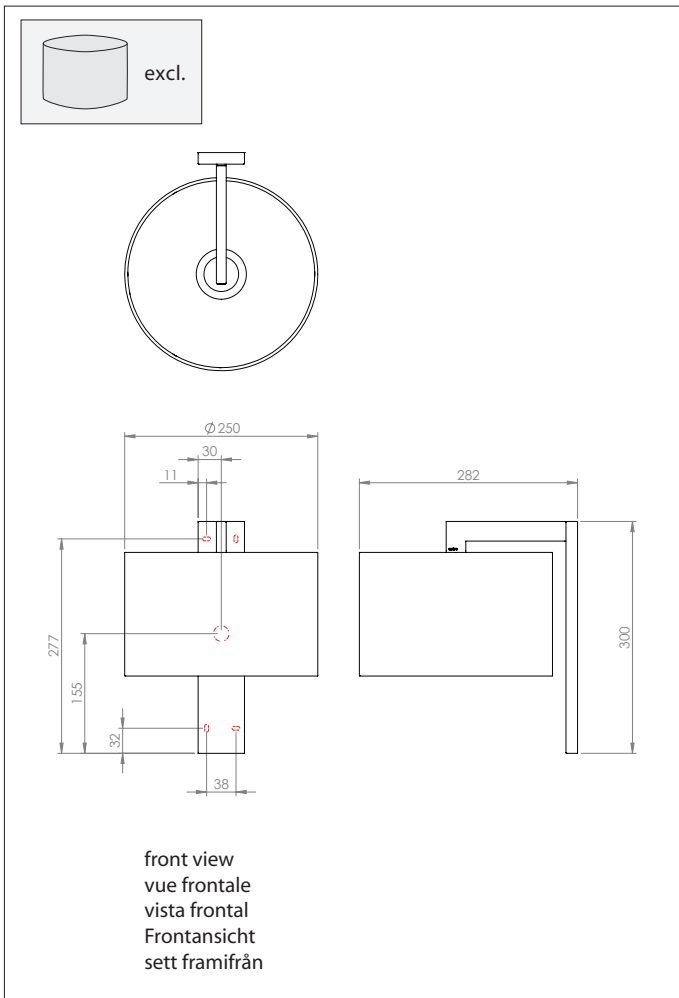

7079 Ravello

astro

1 x 60w E27		excl.
----------------	--	-------

Zone	3
------	----------

x 4

Astro Lighting Ltd.
G2 River Way, Harlow
CM20 2DP, Great Britain

T: +44 (0) 1279 427001
F: +44 (0) 1279 427002
sales@astrolighting.co.uk
www.astrolighting.co.uk