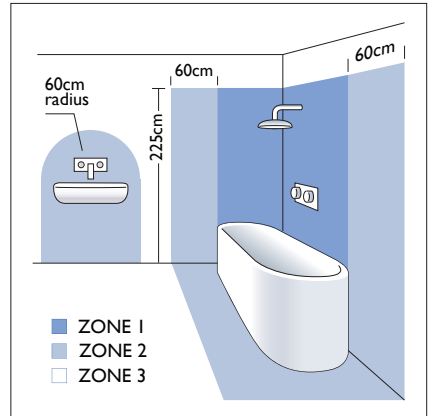

7079 Ravello

astro

1 x 60w E27		excl.
----------------	--	-------

Zone	3
------	----------

x 4

Astro Lighting Ltd.
G2 River Way, Harlow
CM20 2DP, Great Britain

T: +44 (0) 1279 427001
F: +44 (0) 1279 427002
sales@astrolighting.co.uk
www.astrolighting.co.uk