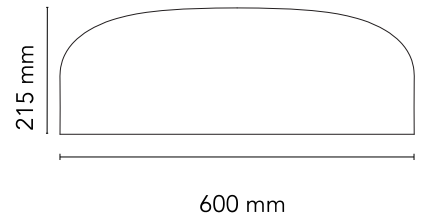

FLOS

■ F1368030 Glossy Black

Smithfield Ceiling Pro dimmable DALI

Designed by Jasper Morrison, 2009

45W - 2791lm - 2700K - CRI > 95

Ceiling-mounted lamp providing direct light. Aluminium body. Available in gloss black, white, matt black, green, red or MUD. Injection-moulded opalescent methacrylate diffuser. Steel wall and ceiling attachment. Control DALI dimmable.

Are you a professional and your project needs consulting and support?

[BOOK AN APPOINTMENT](#)