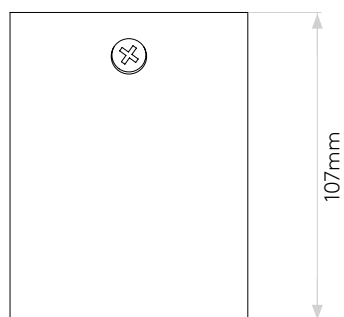

Please note that some dimensions may vary slightly due to manufacturing tolerances, this includes cable entry and fixing holes

Veillez noter que certaines dimensions peuvent varier légèrement en raison des tolérances de fabrication, y compris l'entrée de câble et les trous de fixation.

Bitte beachten Sie, dass die Maße Fertigungstoleranzen unterliegen und daher in geringem Umfang von der angegebenen Größe abweichen können. Dies gilt auch für Kabeleingänge und Befestigungslöcher.

Si prega notare che possono esserci piccole variazioni in alcune dimensioni dovute alle tolleranze di produzione, queste includono l'ingresso del cavo e i fori di fissaggio.