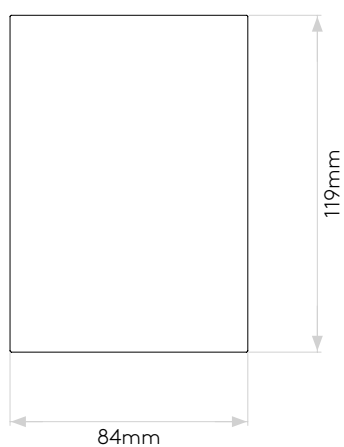

Please note that some dimensions may vary slightly due to manufacturing tolerances, this includes cable entry and fixing holes

Veillez noter que certaines dimensions peuvent varier légèrement en raison des tolérances de fabrication, y compris l'entrée de câble et les trous de fixation.

Bitte beachten Sie, dass die Maße Fertigungstoleranzen unterliegen und daher in geringem Umfang von der angegebenen Größe abweichen können. Dies gilt auch für Kabeleingänge und Befestigungslöcher.

Si prega notare che possono esserci piccole variazioni in alcune dimensioni dovute alle tolleranze di produzione, queste includono l'ingresso del cavo e i fori di fissaggio.