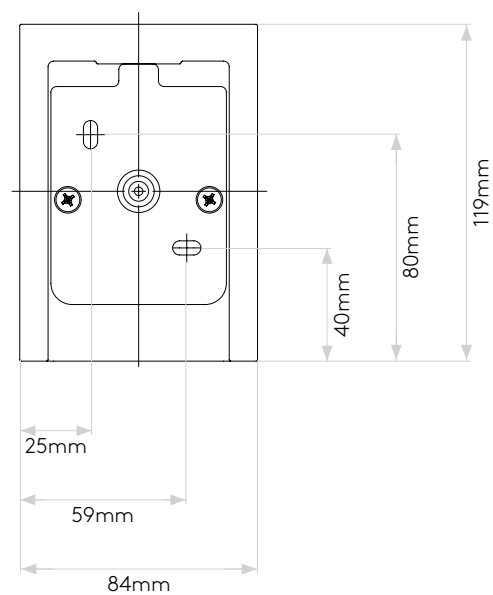

Please note that some dimensions may vary slightly due to manufacturing tolerances, this includes cable entry and fixing holes

Veillez noter que certaines dimensions peuvent varier légèrement en raison des tolérances de fabrication, y compris l'entrée de câble et les trous de fixation.

Bitte beachten Sie, dass die Maße Fertigungstoleranzen unterliegen und daher in geringem Umfang von der angegebenen Größe abweichen können. Dies gilt auch für Kabeleingänge und Befestigungslöcher.

Si prega notare che possono esserci piccole variazioni in alcune dimensioni dovute alle tolleranze di produzione, queste includono l'ingresso del cavo e i fori di fissaggio.