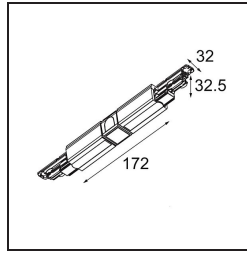

Date \_\_\_\_\_  
Customer \_\_\_\_\_  
Project \_\_\_\_\_  
Type \_\_\_\_\_

*Track connector surface 180° dali black*

**Specifications**

Material	14210702
Lamp Included	No
Number of Light Sources	0
Input Voltage	230V
Electrical Class	I
IP Rating	20
Glow wire rating (°C)	960
Dimming Protocol	DALI
Indoor/Outdoor	Indoor
Adjustability	Not Applicable
Primary Colour & Primary Finish	Black,
Gross weight (g)	183.0