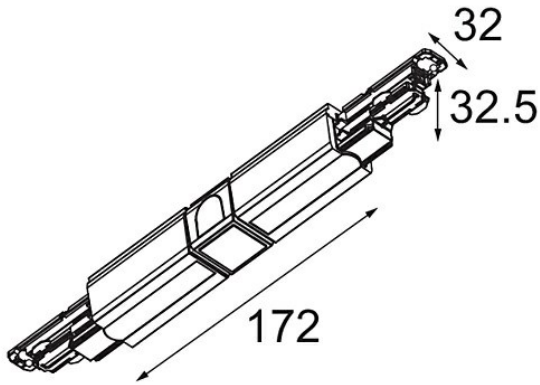

Date \_\_\_\_\_  
Customer \_\_\_\_\_  
Project \_\_\_\_\_  
Type \_\_\_\_\_

*Track connector surface 180° dali black*

**Specifications**

Material	14210702
Lamp Included	No
Number of Light Sources	0
Input Voltage	230V
Electrical Class	I
IP Rating	20
Glow wire rating (°C)	960
Dimming Protocol	DALI
Indoor/Outdoor	Indoor
Adjustability	Not Applicable
Primary Colour & Primary Finish	Black,
Gross weight (g)	183.0