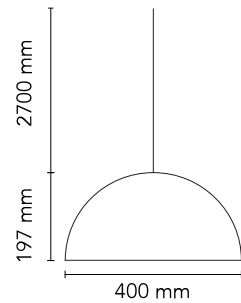

FLOS

■ F6405031 Matte Black

Skygarden Small

Designed by Marcel Wanders, 2020

LED retrofit - 10W

Hanging lamp with diffuse light. Plaster dome with white interior and exterior finishes in the following colours: rust, shiny black, shiny white, or opaque gold. Dome support in aluminium alloy. Diffuser in blown milk glass. Decoration in photoengraved and deep drawn stainless steel. Polycarbonate rose in the same colour as the dome.

Are you a professional and your project needs consulting and support?

[BOOK AN APPOINTMENT](#)

Main specifications

EAN	8059607034996
Mounting	Suspension
Environments	Indoor dry location
Light Source Type	Bulb
Lamp category	LED retrofit
Lamp type	T28
Lamp holders	E14
Bulb finish	Frosted
Number of heads	1
Power (W)	10
System power (W)	10

Physical

Colour	Matte Black
Length (mm)	400
Cord length (mm)	2700
Canopy dimension (mm)	36
Canopy width (mm)	146
Net weight (kg)	5
Package height (mm)	340
Package width (mm)	550
Package length (mm)	550
Package volume (m3)	0.1
IP internal	20