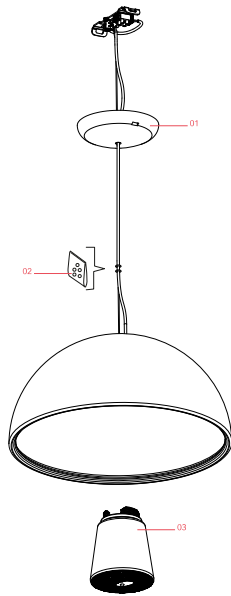

FLOS

■ F6405031 Matte Black

Skygarden Small

Designed by Marcel Wanders, 2020

LED retrofit - 10W

Hanging lamp with diffuse light. Plaster dome with white interior and exterior finishes in the following colours: rust, shiny black, shiny white, or opaque gold. Dome support in aluminium alloy. Diffuser in blown milk glass. Decoration in photoengraved and deep drawn stainless steel. Polycarbonate rose in the same colour as the dome.

Are you a professional and your project needs consulting and support?

[BOOK AN APPOINTMENT](#)

Main specifications

EAN	8059607034996
Mounting	Suspension
Environments	Indoor dry location
Light Source Type	Bulb
Lamp category	LED retrofit
Lamp type	T28
Lamp holders	E14
Bulb finish	Frosted
Number of heads	1
Power (W)	10
System power (W)	10

Physical

Colour	Matte Black
Length (mm)	400
Cord length (mm)	2700
Canopy dimension (mm)	36
Canopy width (mm)	146
Net weight (kg)	5
Package height (mm)	340
Package width (mm)	550
Package length (mm)	550
Package volume (m3)	0.1
IP internal	20

RF32767

LED Lamp 9W E14 220-240V
2700K T28

NOT INCLUDED

RF32768

LED Lamp 9W E14 220-240V
3000K T28

Spare Parts

- 01. Opal black ceiling rose assembly RF6410431
- 03. Kit of 5 or rings RF05382

DOWNLOAD