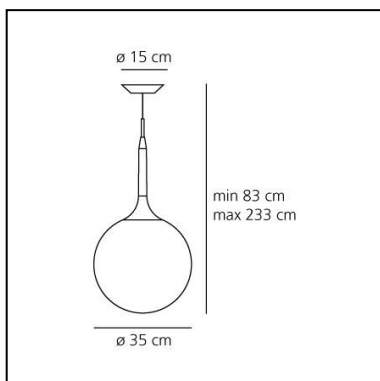

Castore suspension 35

Michele De Lucchi
Huub Ubbens

IP20       Dimmerable: 

LUMINAIRE

- Watt: **21W**
- Voltage: **220V-240V**
- Delivered lumen output: **2077lm**
- Efficiency: **85%**
- Efficacy: **98.91lm/W**
- CRI: **80**

Notes

Adjustment of the luminous intensity only with dimmable bulbs.

DESCRIPTION

The spherical diffuser design is enhanced by a removable-fitting and tapering luminous stem, that makes a sweet transition from the strong diffuser light to the blind lamp structure area. Ceiling rose and stem in thermoplastic resin, blown glass diffuser.

FEATURES

- Product Code: **1052010A**
- Colour: **White**
- Installation: **Suspension**
- Material: **Blown glass, polycarbonate**
- Series: **Design Collection**
- Environment: **Indoor**
- Area contract: **Hospitality, Retail, Residential**
- Emission: **Diffused**
- design by: **Michele De Lucchi, Huub Ubbens**

DIMENSIONS

- Height: **830 mm**
- Diameter: **350 mm**
- Base Diameter: **150 mm**
- Max Height from ceiling: **2330 mm**
- Glow Wire Test: **750°**

SOURCES NOT INCLUDED

- Category: **LED RETROFIT**
- Number: **1**
- Socket: **E27**