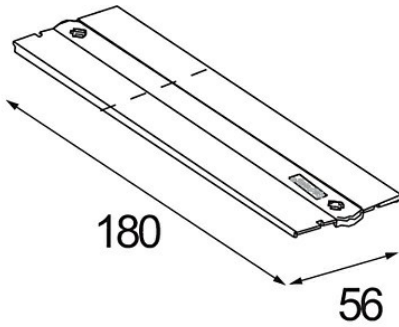

Date _____
Customer _____
Project _____
Type _____

Track recessed coverplate 180° dali white

Specifications

Material	14210201
Lamp Included	No
Number of Light Sources	0
IP Rating	20
Glow wire rating (°C)	960
Dimming Protocol	DALI
Indoor/Outdoor	Indoor
Adjustability	Not Applicable
Primary Colour & Primary Finish	White,
Gross weight (g)	48.0