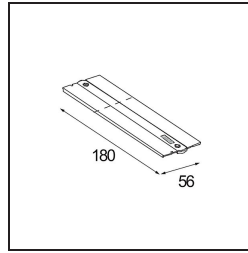

Date _____
Customer _____
Project _____
Type _____

Track recessed coverplate 180° dali white

Specifications

Material	14210201
Lamp Included	No
Number of Light Sources	0
IP Rating	20
Glow wire rating (°C)	960
Dimming Protocol	DALI
Indoor/Outdoor	Indoor
Adjustability	Not Applicable
Primary Colour & Primary Finish	White,
Gross weight (g)	48.0