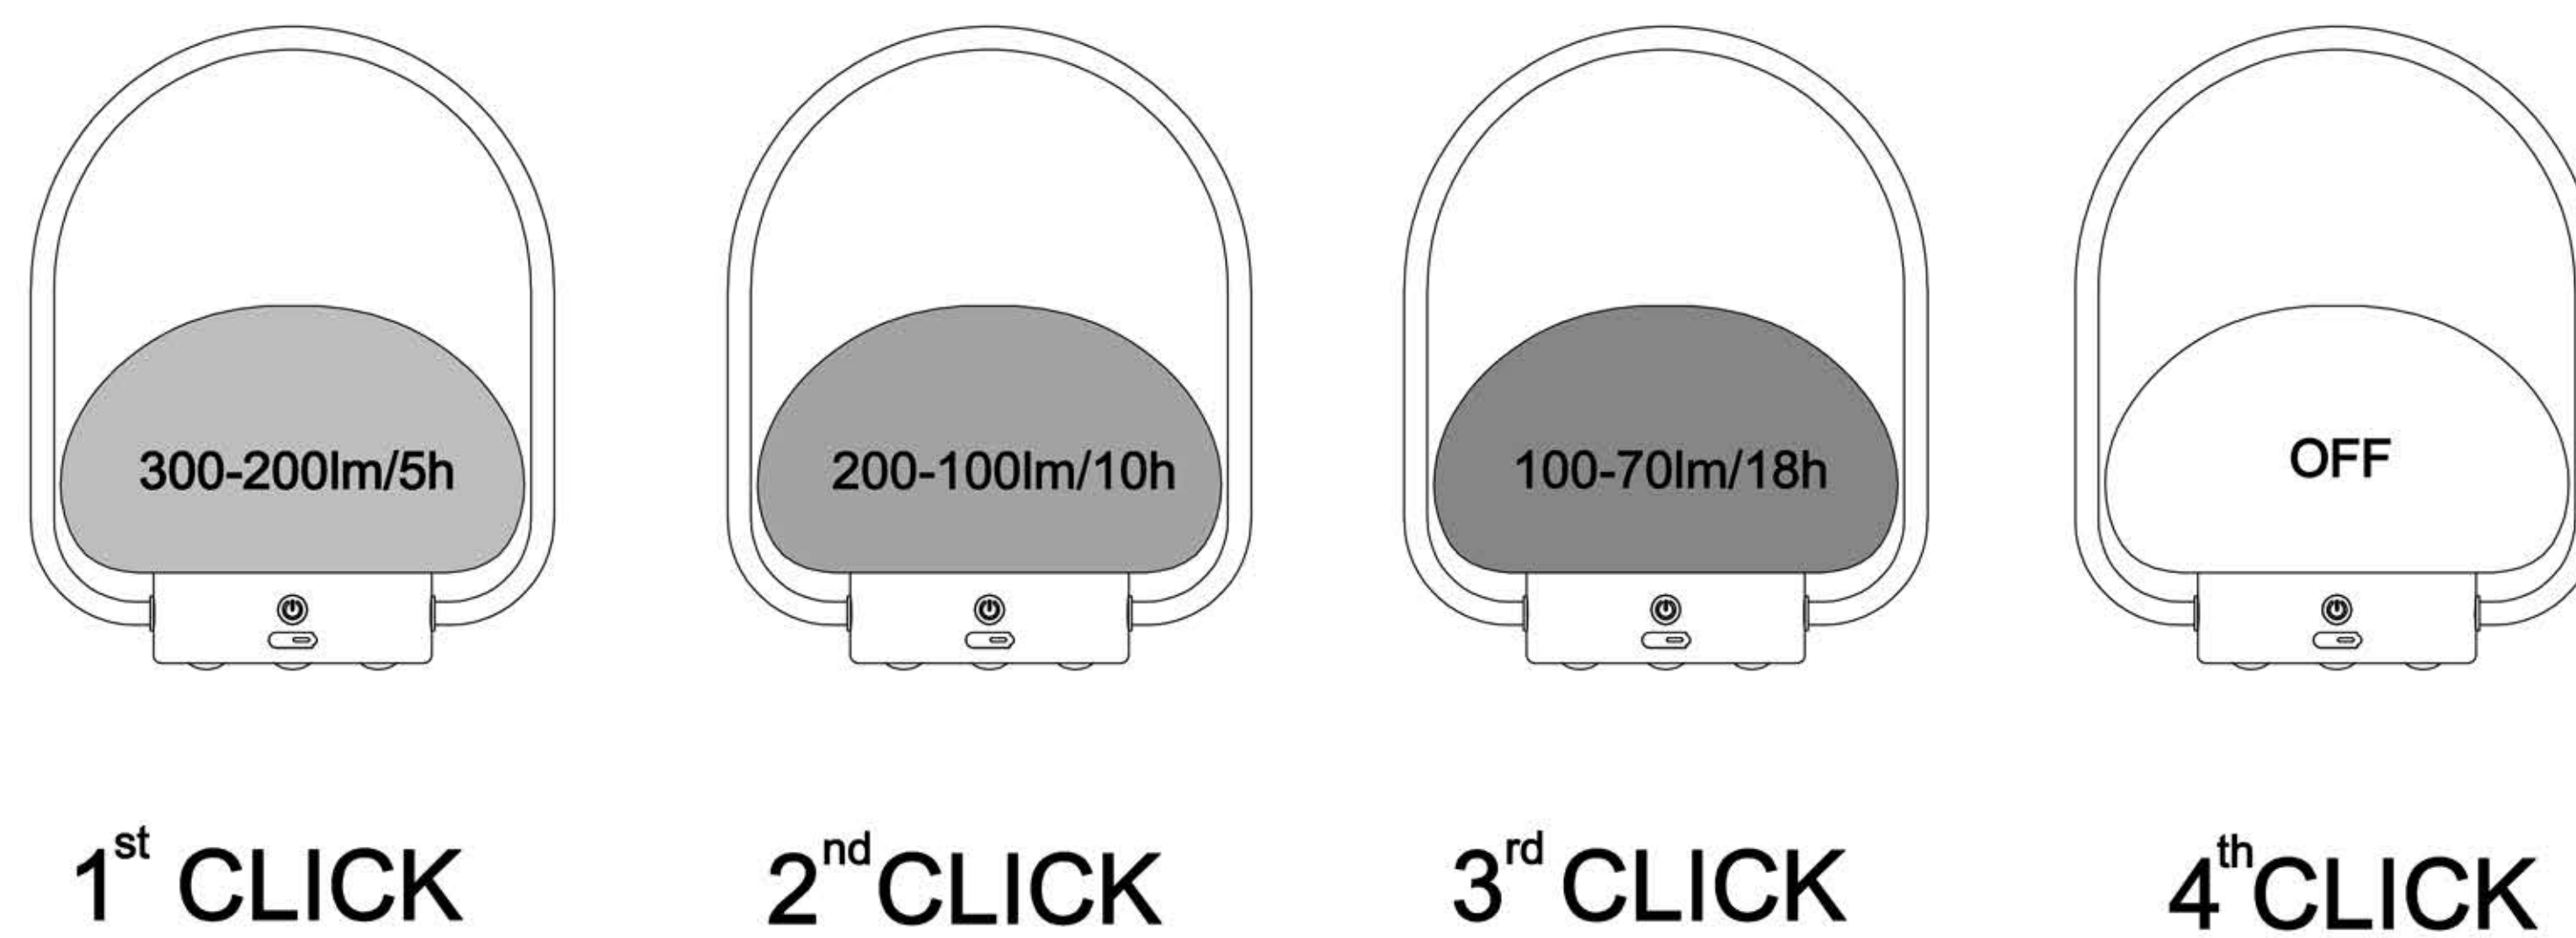

Red light when charging, green light when full charged.
Charging time for 100%:10h.

3-STEP MOODMAKER™

Warning

* This luminaire has been designed to be used in operating temperatures between -20° and +45°C. If luminaire is used in other ambient temperatures, the life of the battery may be reduced and not work properly. Don't leave this product under direct sunlight.

* When replacing the battery, replace the battery with the same specifications as indicated on the supplied battery.