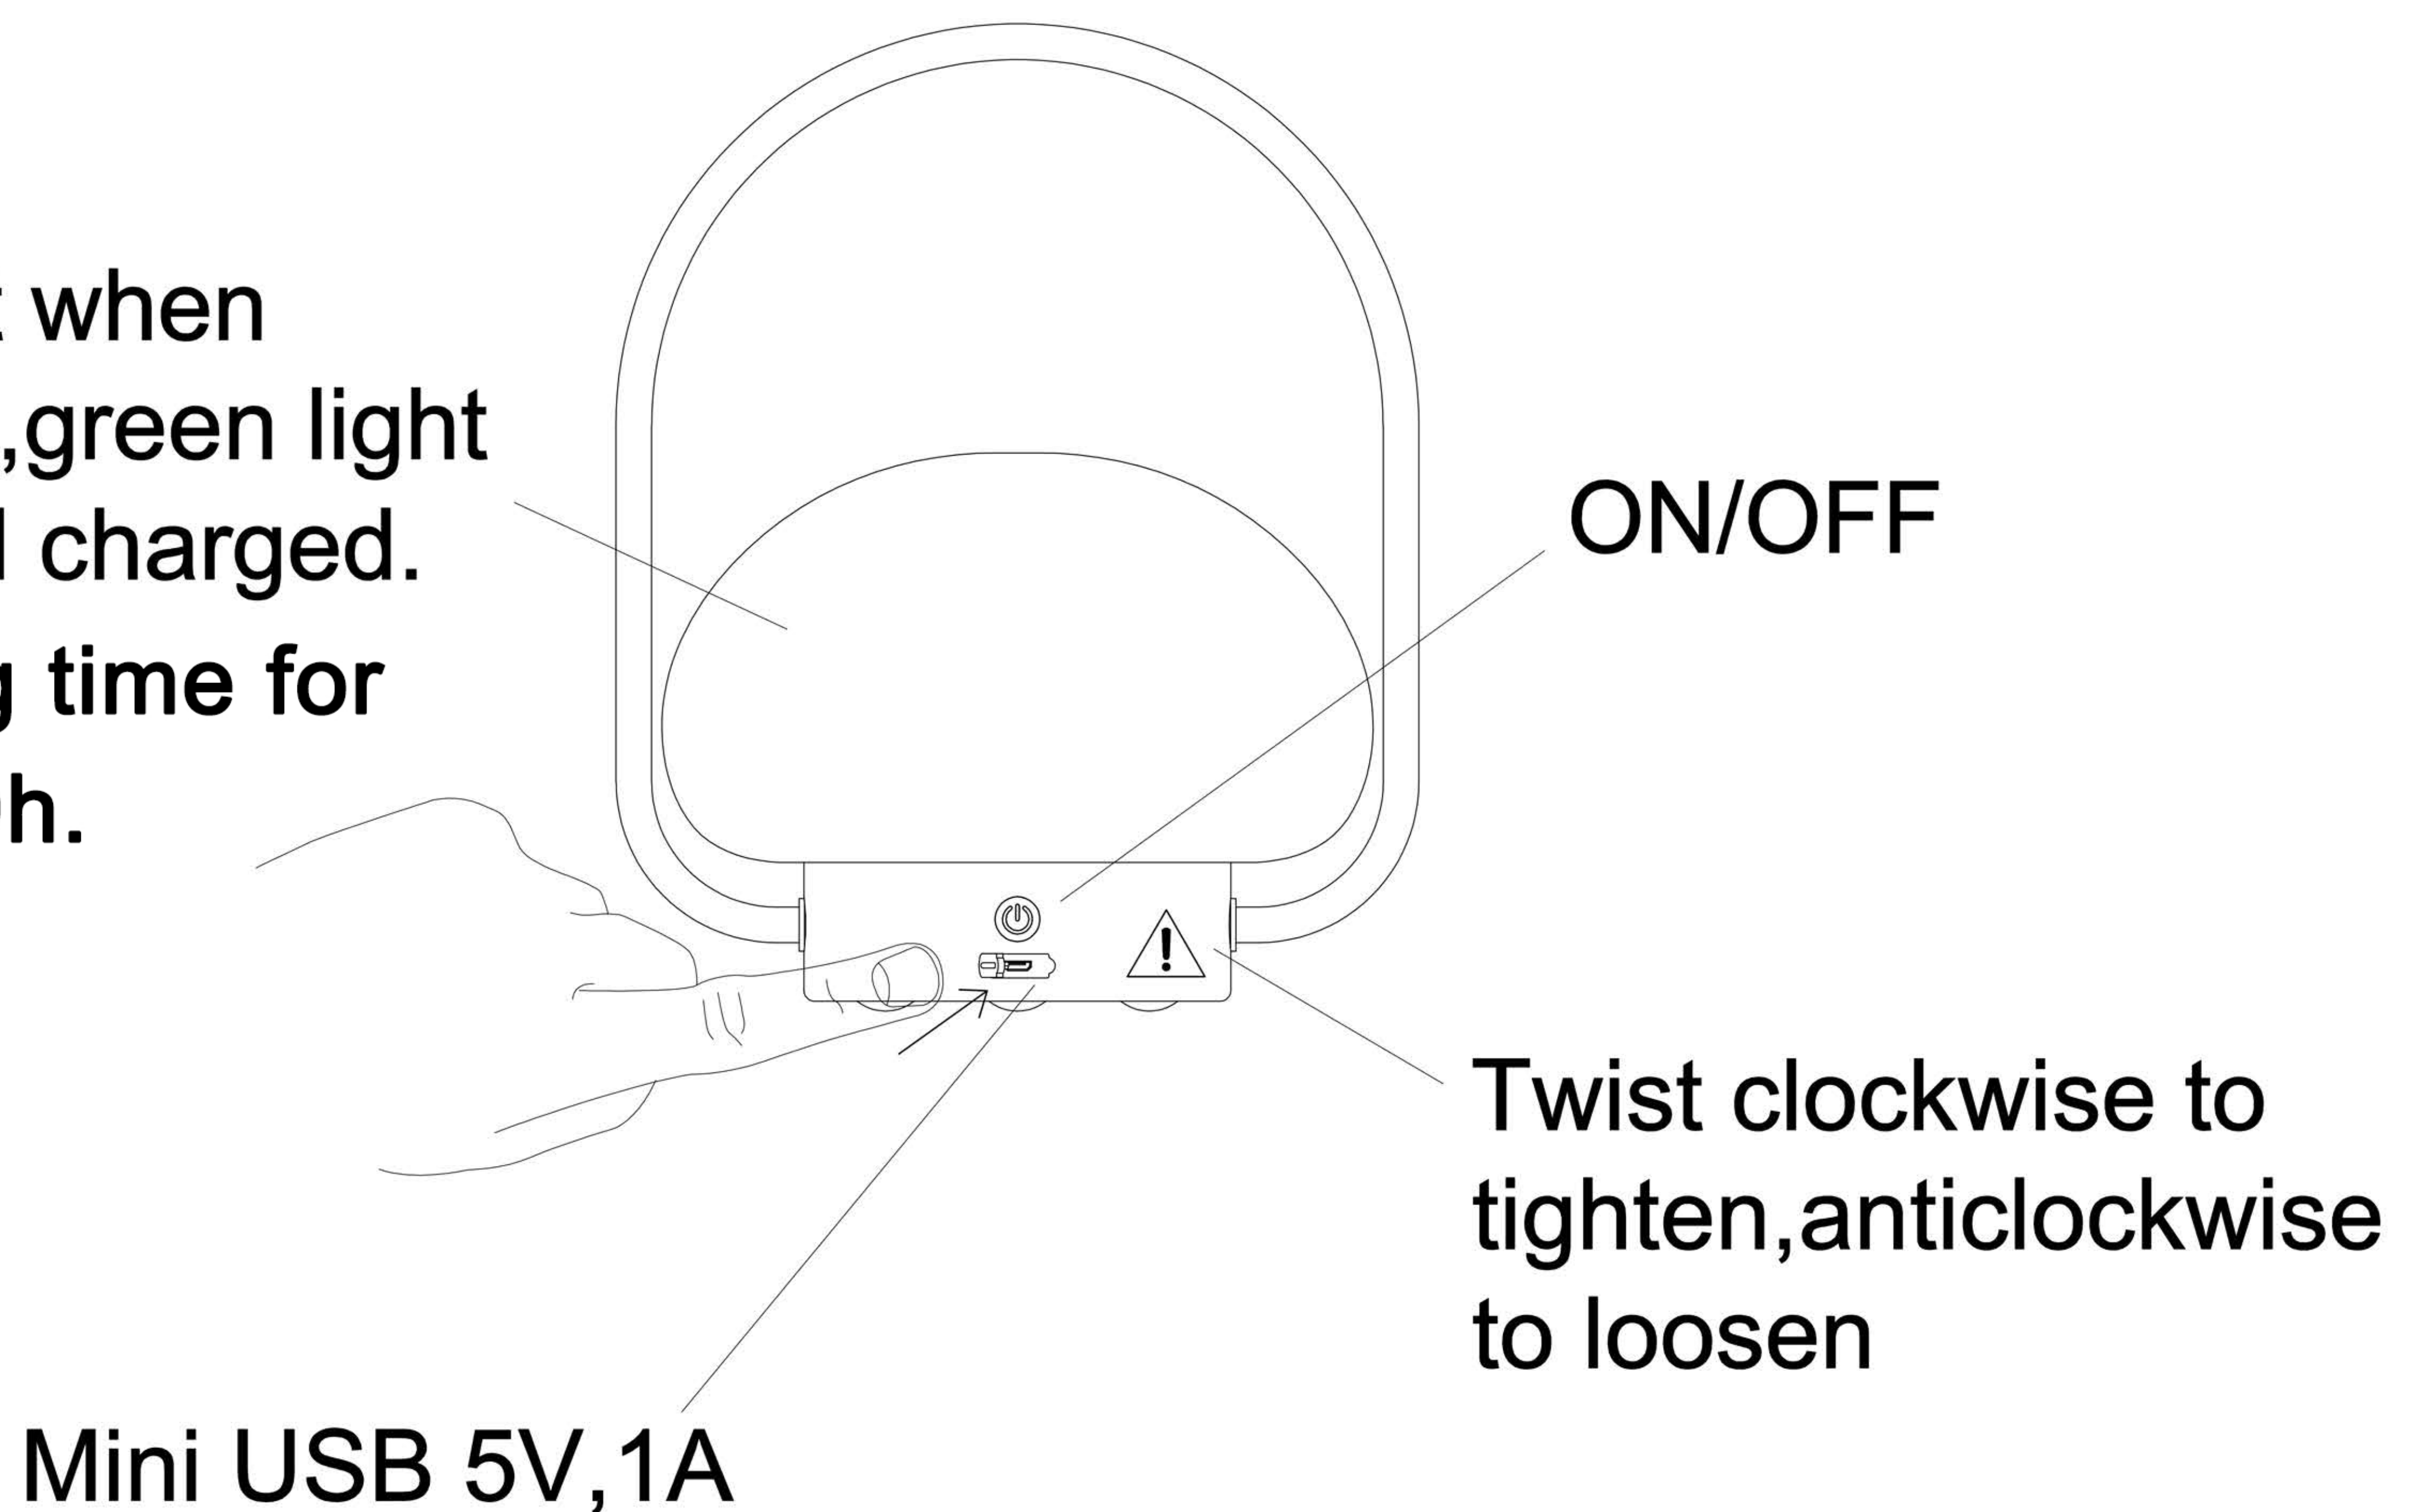

Red light when charging, green light when full charged.
Charging time for 100%:10h.

3-STEP MOODMAKER™

Warning

* This luminaire has been designed to be used in operating temperatures between -20° and +45°C. If luminaire is used in other ambient temperatures, the life of the battery may be reduced and not work properly. Don't leave this product under direct sunlight.

* When replacing the battery, replace the battery with the same specifications as indicated on the supplied battery.