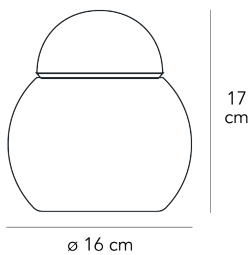

MADE IN

IT

MATERIAL DESCRIPTION

glass

ALIMENTATION CABLE

Black

COLOR DESCRIPTION SKU

white

DIMMER

Not dimmable

GROUP TENSION

Bulb

CERTIFICATIONS

CE **IP20**

ENERGY CLASS

A++ >> E

COLOR

RECOMMENDED SOURCE

LED 1x3,3W E27 (2700K, 250Lm) or HA 1x20W E27 (2700K, 235Lm)

SKU

F502800100BINE