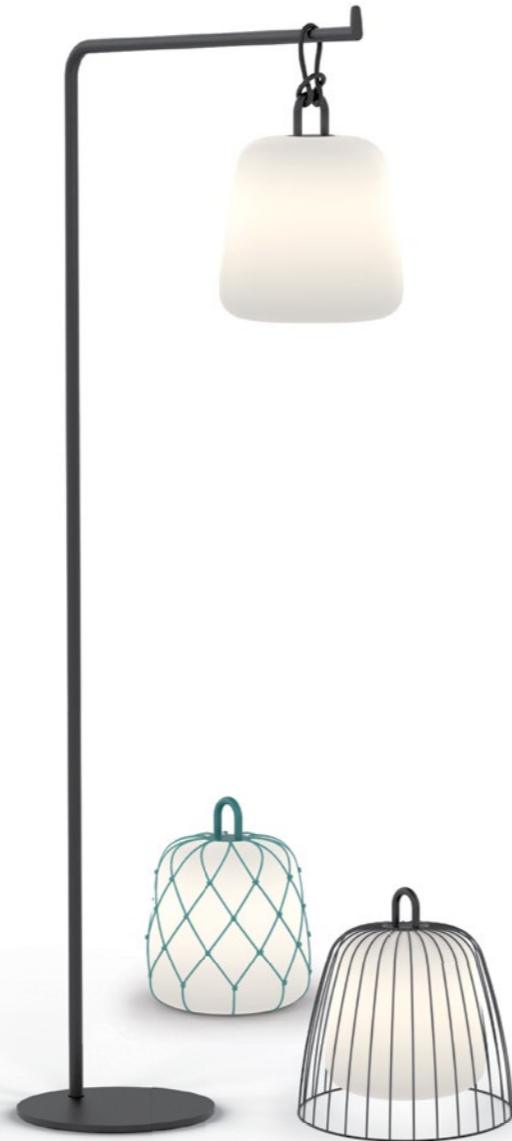

COSTA

OUTDOOR
FLOOR SURFACE

2.0 LED

2x LED channels 1.5W | 120lm
110-220VAC | 2200-4000K
rechargeable li-ion battery
incl. charger | light for 8 hours
recharging time 5 hours
polyethylene | polypropylene

1.10kg IP65

handle colour

	CODE
	865286YE9
	865286OR9
	865286SB9
	865286OB9

OPTIONAL

2.0 rope

	CODE
	90057192
	90057191
	90057193
	90057190

OPTIONAL

2.1 cage

	CODE
	90057182
	90057181
	90057183
	90057180

OPTIONAL

pole

	CODE
	90056001