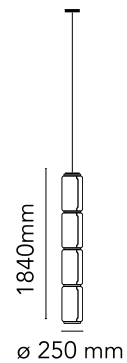

FLOS

■ F0277000 Black

Noctambule Suspension 4 Low Cylinder

Designed by Konstantin Grcic, 2019

45W - 1482lm - 2700K

Hanging lamps consisting of interconnecting glass modules reaching a length of 3,2 mt. (126.77") with 4 mt. (157.48") suspended power cable. Cylindrical and semi-spherical transparent blown glass structure, suspended die cast aluminium ring connector, hydroformed steel internal lateral arm and injection moulded optical opal silicone outer ring diffusers. The power supply unit within the ceiling rose can be used as a dimmer to adjust the light intensity by 10% to 100% in either direction by means of the 0-10/1-10V, PUSH, DALI control.

Are you a professional and your project needs consulting and support?

[BOOK AN APPOINTMENT](#)

Main specifications

EAN	8059607000724
Mounting	Suspension
Environments	Indoor dry location
Light Source Type	LED
LED type	LED Module
Power (W)	45
System flux (lm)	1482

Physical

Colour	Black
Length (mm)	250
Cord length (mm)	4000
Canopy dimension (mm)	45
Canopy width (mm)	187
Net weight (kg)	16.9
Package height (mm)	0
Package width (mm)	0
Package length (mm)	0
Package volume (m3)	0.29
IP internal	20