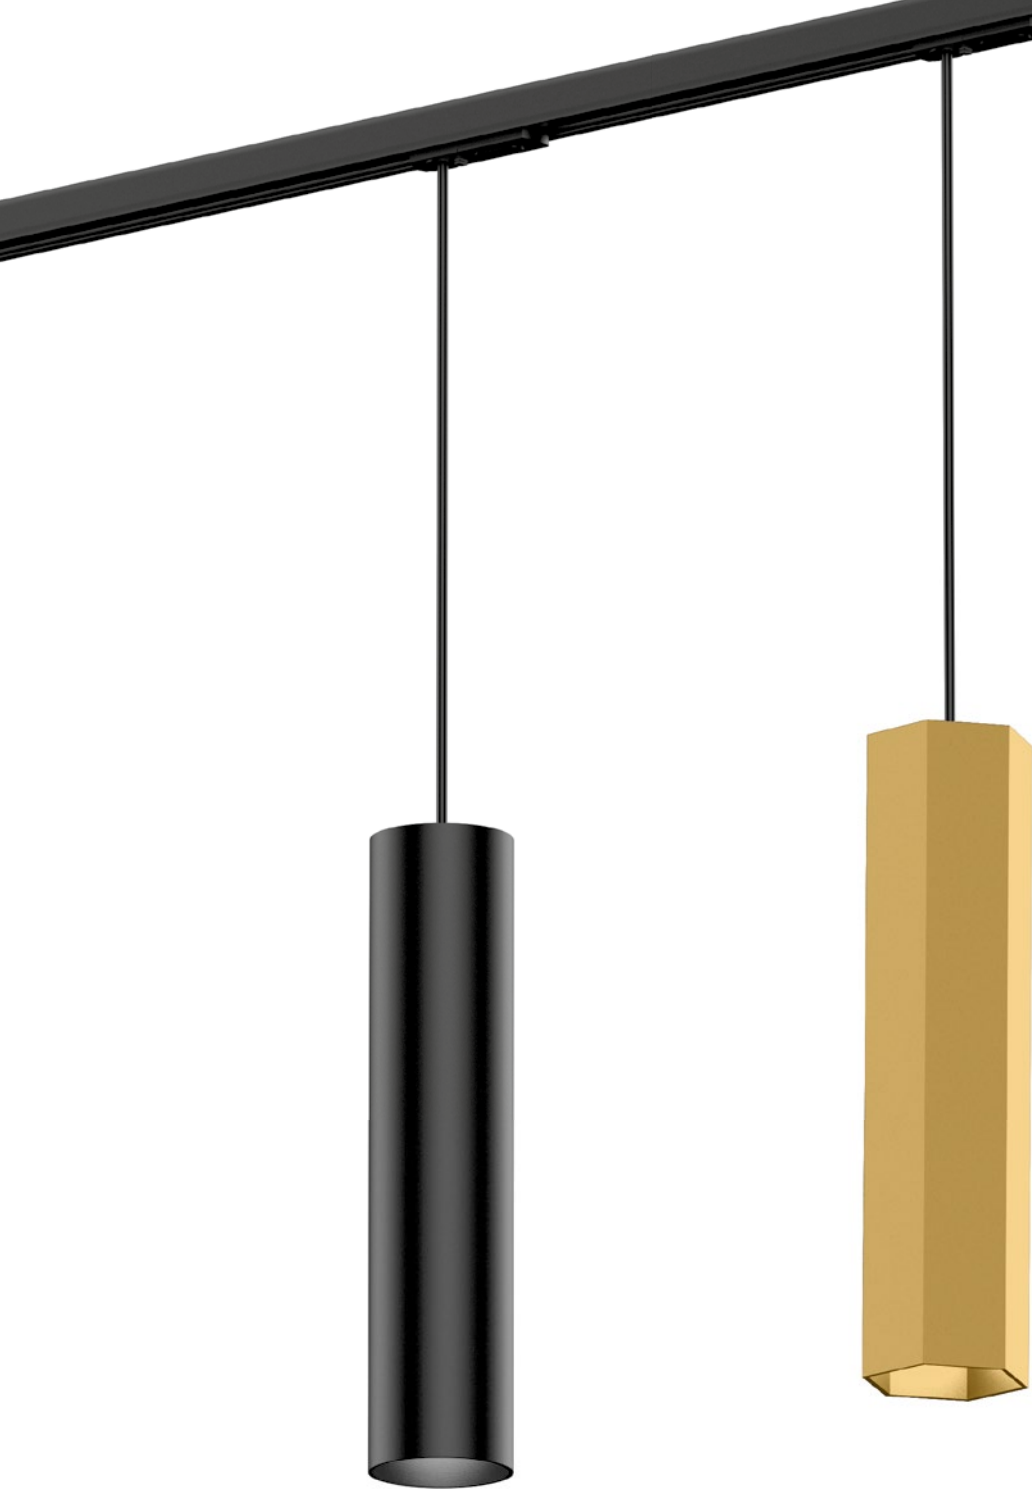

SUSPENSIONS on track

1-PHASE

RAY 2.0 | 3.0 LED

LED 6W | 220-240VAC | 50-60Hz
COB 3-step | incl. PS | phase-cut dim
aluminium powder coated
brushed | incl. 1-phase Global®
track adapter

0.62 | 0.76kg IP20 0.3° 36°

2.0

200mm	CODE
	217564W_
	217564L_
	217564G_
	217564P_
	217564B_

3.0

300mm	CODE
	217664W_
	217664L_
	217664G_
	217664P_
	217664B_

LIGHT COLOUR	LUMEN	CRI	CODE
2700K	420	>90	3
3000K	440	>90	5
1800-2850K	360	>95	9