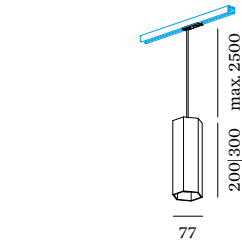

HEXO 2.0 | 3.0 PAR16

PAR16 max. 12W | GU10
100-240VAC | 50-60Hz
aluminium powder coated
brushed | incl. 1-phase Global®
track adapter

0.58 | 0.74kg IP20 0.3°

2.0

200mm	CODE
	215520G0
	215520Q0
	215520P0
	215520B0

3.0

300mm	CODE
	215620G0
	215620Q0
	215620P0
	215620B0

OPTIONAL

PAR16 LED GU10 7W | phase-cut dim	
CODE	
2700K	901228W2
3000K	901228W4
1800-2850K	901229S9

more lamps and specs on page 701