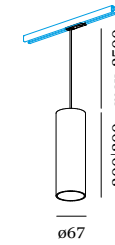

SUSPENSIONS on track

1-PHASE

RAY 2.0 | 3.0 LED

LED 6W | 220-240VAC | 50-60Hz
COB 3-step | incl. PS | phase-cut dim
aluminium powder coated
brushed | incl. 1-phase Global®
track adapter

0.62 | 0.76kg IP20 0.3° 36°

2.0

200mm	CODE
	217564W_
	217564L_
	217564G_
	217564P_
	217564B_

3.0

300mm	CODE
	217664W_
	217664L_
	217664G_
	217664P_
	217664B_

LIGHT COLOUR	LUMEN	CRI	CODE
2700K	420	>90	3
3000K	440	>90	5
1800-2850K	360	>95	9