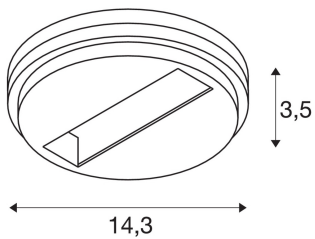

3~ DALI

point outlet black

The SLV 3~ DALI point outlet in black is an electrical component that can be freely positioned within rooms for the wall and ceiling mounting of DALI spotlights.

TECHNICAL DATA

Item no.:	1004684
Nominal voltage	220-250V ~50/60Hz V
Height	3.56 cm
Diameter	14.32 cm
Net weight	0.174 kg
Gross weight	0.186 kg
IP Code	IP 20
Safety class	I
Assembly	Surface
Assembly details	Ceiling, Wall
Color	black