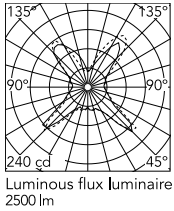

### Physical

Colour	Glass
Length (mm)	360
Cord length (mm)	1850
Net weight (kg)	6.5
Package height (mm)	0
Package width (mm)	0
Package length (mm)	0
Package volume (m3)	0.14
IP internal	20

### Technical Drawings

[2D](#)  ZIP

[3D](#)  ZIP

IP
20

## Schematic light drawing