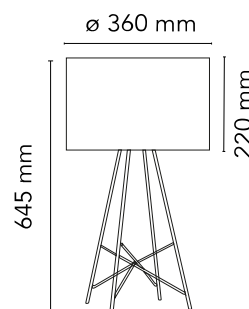

## Ray Table

Designed by Rodolfo Dordoni, 2007

Halogen - 150W

Table lamp providing diffused lighting. Steel tube (10 mm diam.) structure, welded, brushed and chrome-plated. Diffuser support disk in die-cast, polished and chrome-plated Zamak alloy. White injection-molded PA6 (nylon) lamp cover. Injection-molded PC (polycarbonate) inner diffuser in 3% opal color. Transparent injection-molded elastic PVC (polyvinylchloride) feet. Lathe-shaped aluminum diffusers, painted white on the inside, and shiny white or black on the outside or gray-colored, blown and overlaid glass with glossy external finish. On the cable there is the electronic dimmer which allows the regulation of light brightness.

### Physical

Colour	Glass
Length (mm)	360
Cord length (mm)	1850
Net weight (kg)	6.5
Package height (mm)	0
Package width (mm)	0
Package length (mm)	0
Package volume (m3)	0.14
IP internal	20