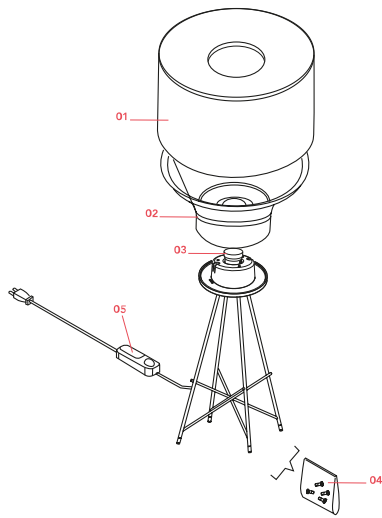

## Schematic light drawing

## Spare Parts

- |     |                                   |           |
|-----|-----------------------------------|-----------|
| 01. | Ray Table/Floor 1 glass diffuser  | F5913020  |
| 02. | F1-T diffuser support             | RF15854   |
| 03. | Porcelain E27 lamp holder         | RF04487   |
| 04. | Kit of quantity 4 adjustable feet | RF5912200 |
| 05. | Dimmer 4-25W 220-240V Black       | RF32262   |