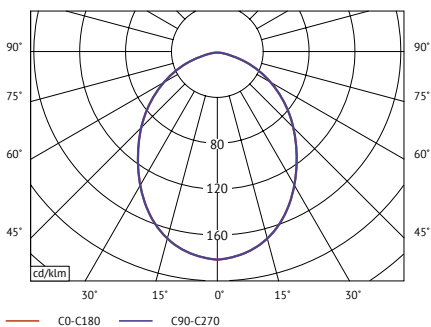

Photometric data file (LDT or IES) available upon request.

Product type	Table lamp.
Production Process	The two shades are made from deep drawn metal.
Environment	Indoor.
Dimensions (cm / in)	Ø: 23cm/9.1in, H: 35.9cm/14.1in.
Weight (kg)	1.23 kg.
Materials	Lacquered metal with 2 meter fabric cord.
Colours	Matt black. Matt white. Lacquered brass. Lacquered copper. Stainless steel.
Voltage (V)	220-240V - 50Hz.
Light source & Energi efficiency class	E27 Max 40 Watt. The luminaire is compatible with bulbs of the energy classes: A++ - E. Bulb is not included.
Certifications	CE, IP20, Class II.
Cord lenght / diameter (cm / in)	200cm/78.7in.
Cleaning Instructions	Clean with soft dry cloth. Always switch off the electricity supply before cleaning.
Package Dimensions (cm / in)	H: 38.5cm/15.2in x W: 23.0cm/9.1in x D: 23.5cm/9.3in.