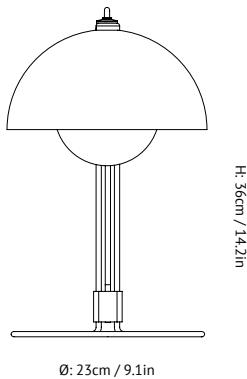

Photometric data file (LDT or IES) available upon request.

Product type	Table lamp.
Production Process	The two shades are made from deep drawn metal.
Environment	Indoor.
Dimensions (cm / in)	Ø: 23cm/9.1in, H: 35.9cm/14.1in.
Weight (kg)	1.23 kg.
Materials	Lacquered metal with 2 meter fabric cord.
Colours	Matt black. Matt white. Lacquered brass. Lacquered copper. Stainless steel.
Voltage (V)	220-240V - 50Hz.
Light source & Energi efficiency class	E27 Max 40 Watt. The luminaire is compatible with bulbs of the energy classes: A++ - E. Bulb is not included.
Certifications	CE, IP20, Class II.
Cord lenght / diameter (cm / in)	200cm/78.7in.
Cleaning Instructions	Clean with soft dry cloth. Always switch off the electricity supply before cleaning.
Package Dimensions (cm / in)	H: 38.5cm/15.2in x W: 23.0cm/9.1in x D: 23.5cm/9.3in.