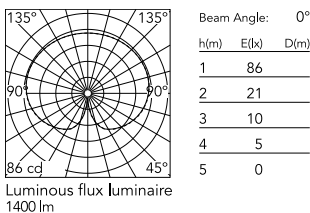

Schematic light drawing