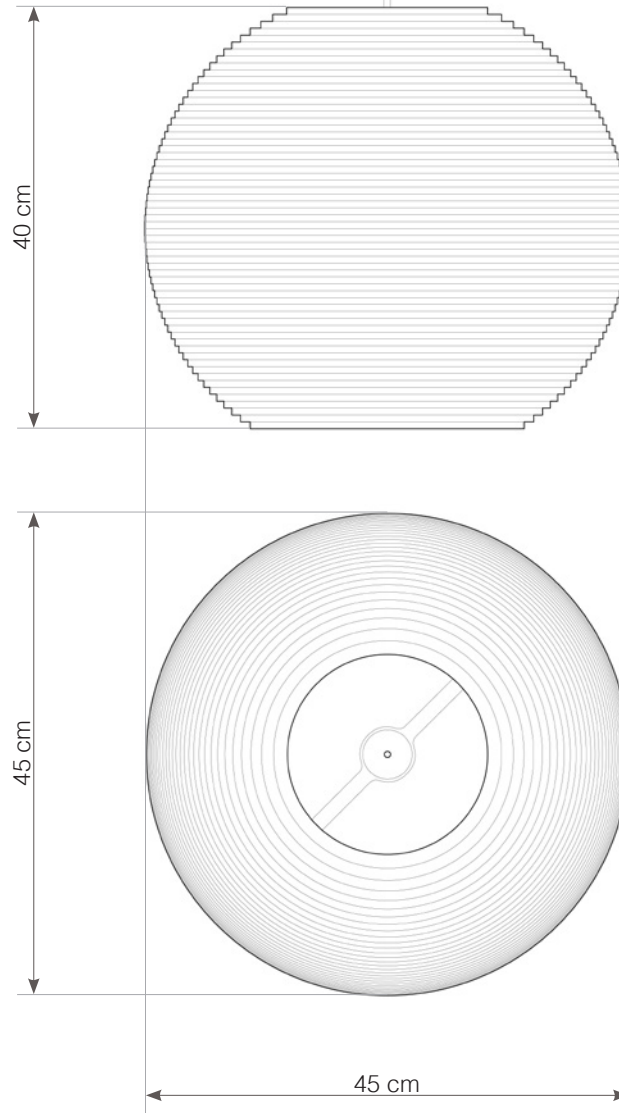

Moon18

1x 60W maximum incandescent
E27 socket | 230V 50Hz | Class II

For use with dimmable incandescent bulbs. Also compatible with CFL bulbs or dimmable LED bulbs of equivalent wattage.

Mounting Installation: Suspended

recycled cardboard

responsibly made in holland

proudly designed in seattle | usa

responsible handmade quality

nontoxic fire retardant treated

compressed air recommended cleaning

use in dry location only

designed to recycle

hardwired cord set + ceiling canopy

INCLUDES A TWO-METER WHITE FABRIC CORD AND A GRAY POWDER COATED STEEL CANOPY. ○●
FIVE-METER CORDS ARE AVAILABLE FOR AN ADDITIONAL CHARGE.

Scraplight shades are non-toxic and are handmade using responsible practices. Because all Scraplights are handmade, dimensions may vary slightly. This luminaire is compatible with bulbs of the energy classes A++, A+, A, B, C, D & E (EU No 874/2012).