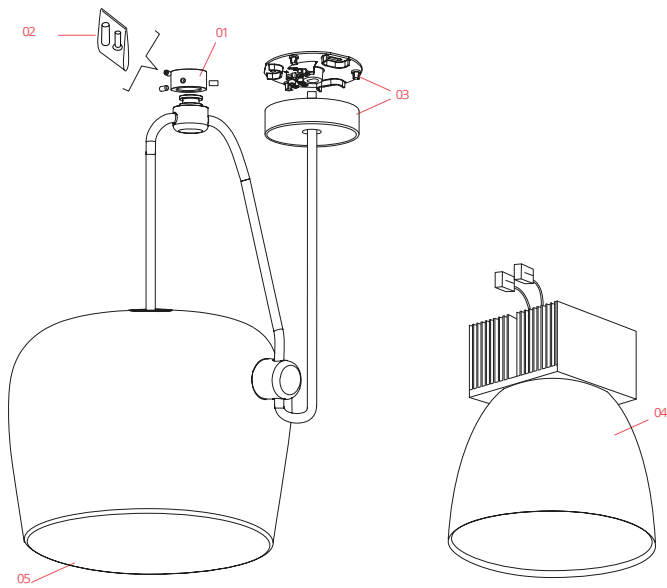

FLOS

F0090023 Blue Steel Anodized

Aim

Designed by Ronan & Erwan Bouroullec, 2013

16W - 895lm - 2700K - CRI> 90

Suspended light fitting. Body in varnished aluminium sheet, shade in photo-etched optical polycarbonate. Internal reflector in photo-etched ABS. Orientable body. Powered directly from mains. The LED can be dimmed with a «Triac for Led» dimmer approved by Flos. Flos does not respond in case of wrong electrical connection system installations. The cable has a useful length of 9 meters and thus the lamp can be suspended 3 meters from the ceiling. Multiple rose with capacity to connect up to 5 Aims also available.

OPTIONAL

RF22227

Aim Dimmer

Spare Parts

- | | | |
|-----|---|-----------|
| 01. | Dark grey/steel blue ceiling attachment assembly | RF0090123 |
| 02. | Kit of quantity 3 m4 screws | RF06750 |
| 03. | Black ceiling rose assembly | RF0090230 |
| 04. | Aim Heatsink, 2700K Led Module & Reflector Assembly | RF0090700 |
| 05. | Aim opal diffuser | RF0090600 |