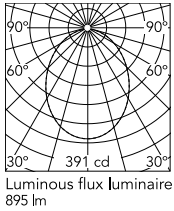

Physical

Colour	Blue Steel Anodized
Length (mm)	243
Net weight (kg)	3.2
Package height (mm)	375
Package width (mm)	300
Package length (mm)	300
Package volume (m3)	0.03
IP internal	20

Download

Mounting instructions	↓ PDF
Compatible dimmers	↓ PDF
Spare Parts	↓ PDF

Photometric Files

LDT / IES	↓ LDT
-----------	-------

Technical Drawings

2D	↓ ZIP
3D	↓ ZIP
Bim	↓ ZIP

Schematic light drawing

Photometric

Lighting type	Direct
Light distribution	Roto symmetric
CCT (K)	2700
CRI>	90