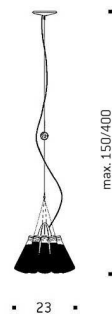

Campari Light
RAFFAELE CELENTANO 2002

Ten original Campari Soda bottles, individually detachable. Plastic, metal. Height freely adjustable via Campari crown cork. Campari Light is not available in the USA.

Light source

Bulb is not included. Socket E27, 75 W, compatible with bulbs of the energy classes A++ - E. Originally with halogen spot PAR 30 Flood 30° 52 W, 2900 K, 650lm, 2000 h, CRI 100, EEC D. Also works with LED light source: LED PAR 30S, 12W, 3000 K, 900 lm, 20.000 h, CRI 85, dimmable (As of May 2017). The spots are available separately. 125 volts version: we recommend Par30 125V/60W E26.

Technical data

For 230 or 125 volts.

More info

Transparent canopy. Campari Light is not available in the USA.

INGO MAURER