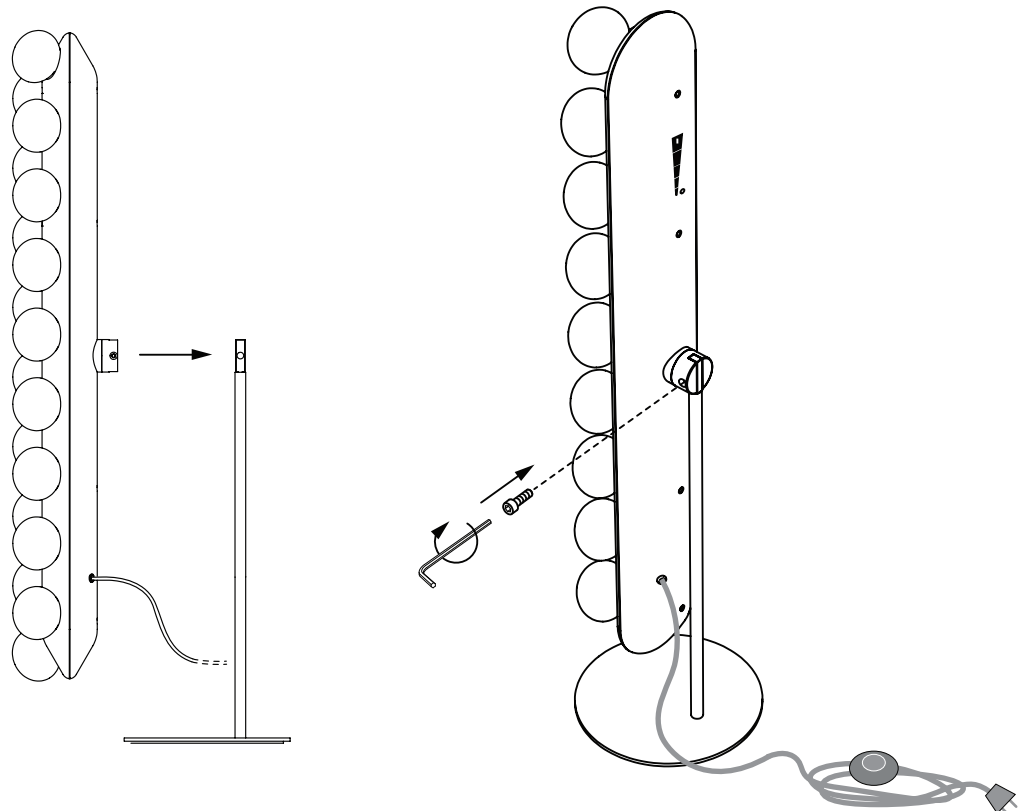

m o o o i

Prop Light Floor

1

2

visit www.mooui.com for more information about the collection

m o o o i

Prop Light Floor

3

WARNING: If the external flexible cable or cord of this luminaire is damaged, it shall be exclusively replaced by the manufacturer or his service agent or a similar qualified person in order to avoid a hazard.