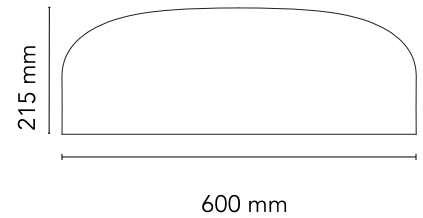

FLOS

■ F1370031 Matte Black

Smithfield Ceiling

Designed by Jasper Morrison, 2009

Halogen - 4 x 70W

Ceiling-mounted lamp providing direct light. Aluminium body. Available in gloss black, white, matte black, green, red or MUD. Injection-moulded opalescent methacrylate diffuser. Steel wall and ceiling attachment.

Are you a professional and your project needs consulting and support?

BOOK AN APPOINTMENT

Main specifications

EAN	8059607031315
Mounting	Ceiling
Environments	Indoor dry location
Light Source Type	Bulb
Lamp category	Halogen
Lamp type	A70
Lamp holders	E27
Iicos	HSGSA
Bulb finish	Frosted
Number of heads	4
Power (W)	70
System power (W)	280

Physical

Colour	Matte Black
Length (mm)	600
Net weight (kg)	4.5
Package height (mm)	310
Package width (mm)	710
Package length (mm)	710
Package volume (m3)	0.16
IP internal	20

Download

Mounting instructions [↓ PDF](#)
Spare Parts [↓ PDF](#)