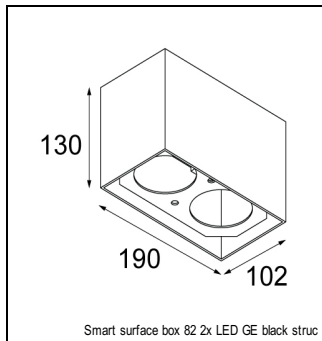

Art. Nr. 13313109

SPECIFICATIONS

Lamp	1x LED Array 6W
Gear / Transfo	LED gear not incl.
Cut-out size	ø 76 h 55
Weight	0.65kg
Min. distance	0.1 m
Power supply	350mA
IP	IP20
Glow wire test	960°
CRI	90
Lumen	498 Lm
Efficacy	83 Lm/W
UGR	18
Adjustability	h 355° v 25°
Remark	! can be combined with Smart mask, Smart surface box GE, Smart surface tubed GE, Smart surface tubed suspension GE

RECESSED-FRAME

12500230	SMART RECESSED RING 82
----------	------------------------

CONBOX

10889830	CONBOX 190X192X130X256
----------	------------------------

SURFACE-TUBED

12845009	SMART SURFACE TUBED 82 LARGE LED GE WHITE STRUC
12845032	SMART SURFACE TUBED 82 LARGE LED GE BLACK STRUC
12845024	SMART SURFACE TUBED 82 LARGE LED GE BRUSHED ALU
12841009	SMART SURFACE TUBED 82 SMALL LED GE WHITE STRUC
12841032	SMART SURFACE TUBED 82 SMALL LED GE BLACK STRUC
12843309	SMART SURFACE TUBED 82 XL LED GE WHITE STRUC
12843332	SMART SURFACE TUBED 82 XL LED GE BLACK STRUC
12842809	SMART SURFACE TUBED SUSPENSION 82 LARGE LED GE WHITE STRUC
12842832	SMART SURFACE TUBED SUSPENSION 82 LARGE LED GE BLACK STRUC
12842909	SMART SURFACE TUBED SUSPENSION 82 XL LED GE WHITE STRUC
12842932	SMART SURFACE TUBED SUSPENSION 82 XL LED GE BLACK STRUC