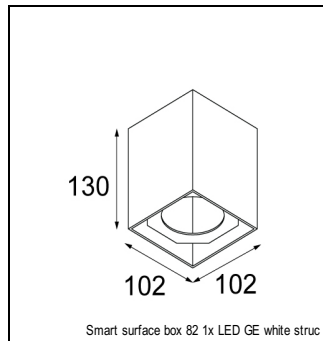

Art. Nr. 13313109

SPECIFICATIONS

Lamp	1x LED Array 6W
Gear / Transfo	LED gear not incl.
Cut-out size	ø 76 h 55
Weight	0.65kg
Min. distance	0.1 m
Power supply	350mA
IP	IP20
Glow wire test	960°
CRI	90
Lumen	498 Lm
Efficacy	83 Lm/W
UGR	18
Adjustability	h 355° v 25°
Remark	! can be combined with Smart mask, Smart surface box GE, Smart surface tubed GE, Smart surface tubed suspension GE

RECESSED-FRAME

12500230	SMART RECESSED RING 82
----------	------------------------

CONBOX

10889830	CONBOX 190X192X130X256
----------	------------------------

SURFACE-TUBED

12845009	SMART SURFACE TUBED 82 LARGE LED GE WHITE STRUC
12845032	SMART SURFACE TUBED 82 LARGE LED GE BLACK STRUC
12845024	SMART SURFACE TUBED 82 LARGE LED GE BRUSHED ALU
12841009	SMART SURFACE TUBED 82 SMALL LED GE WHITE STRUC
12841032	SMART SURFACE TUBED 82 SMALL LED GE BLACK STRUC
12843309	SMART SURFACE TUBED 82 XL LED GE WHITE STRUC
12843332	SMART SURFACE TUBED 82 XL LED GE BLACK STRUC
12842809	SMART SURFACE TUBED SUSPENSION 82 LARGE LED GE WHITE STRUC
12842832	SMART SURFACE TUBED SUSPENSION 82 LARGE LED GE BLACK STRUC
12842909	SMART SURFACE TUBED SUSPENSION 82 XL LED GE WHITE STRUC
12842932	SMART SURFACE TUBED SUSPENSION 82 XL LED GE BLACK STRUC