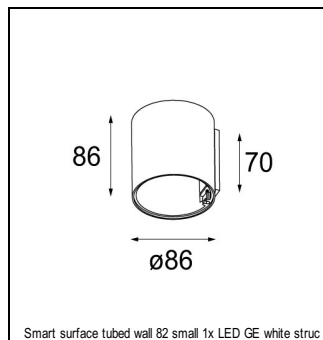

Art. Nr. 13313109

SPECIFICATIONS

Lamp	1x LED Array 6W
Gear / Transfo	LED gear not incl.
Cut-out size	ø 76 h 55
Weight	0.65kg
Min. distance	0.1 m
Power supply	350mA
IP	IP20
Glow wire test	960°
CRI	90
Lumen	498 Lm
Efficacy	83 Lm/W
UGR	18
Adjustability	h 355° v 25°
Remark	! can be combined with Smart mask, Smart surface box GE, Smart surface tubed GE, Smart surface tubed suspension GE

RECESSED-FRAME

12500230	SMART RECESSED RING 82
----------	------------------------

CONBOX

10889830	CONBOX 190X192X130X256
----------	------------------------

SURFACE-TUBED

12845009	SMART SURFACE TUBED 82 LARGE LED GE WHITE STRUC
12845032	SMART SURFACE TUBED 82 LARGE LED GE BLACK STRUC
12845024	SMART SURFACE TUBED 82 LARGE LED GE BRUSHED ALU
12841009	SMART SURFACE TUBED 82 SMALL LED GE WHITE STRUC
12841032	SMART SURFACE TUBED 82 SMALL LED GE BLACK STRUC
12843309	SMART SURFACE TUBED 82 XL LED GE WHITE STRUC
12843332	SMART SURFACE TUBED 82 XL LED GE BLACK STRUC
12842809	SMART SURFACE TUBED SUSPENSION 82 LARGE LED GE WHITE STRUC
12842832	SMART SURFACE TUBED SUSPENSION 82 LARGE LED GE BLACK STRUC
12842909	SMART SURFACE TUBED SUSPENSION 82 XL LED GE WHITE STRUC
12842932	SMART SURFACE TUBED SUSPENSION 82 XL LED GE BLACK STRUC