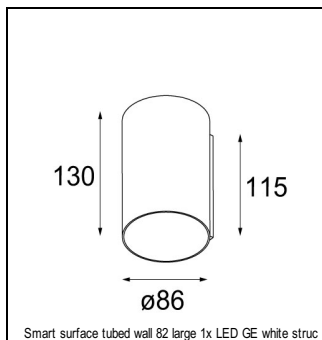

Art. Nr. 13313109

SPECIFICATIONS

Lamp	1x LED Array 6W
Gear / Transfo	LED gear not incl.
Cut-out size	ø 76 h 55
Weight	0.65kg
Min. distance	0.1 m
Power supply	350mA
IP	IP20
Glow wire test	960°
CRI	90
Lumen	498 Lm
Efficacy	83 Lm/W
UGR	18
Adjustability	h 355° v 25°
Remark	! can be combined with Smart mask, Smart surface box GE, Smart surface tubed GE, Smart surface tubed suspension GE

RECESSED-FRAME

12500230	SMART RECESSED RING 82
----------	------------------------

CONBOX

10889830	CONBOX 190X192X130X256
----------	------------------------

SURFACE-TUBED

12845009	SMART SURFACE TUBED 82 LARGE LED GE WHITE STRUC
12845032	SMART SURFACE TUBED 82 LARGE LED GE BLACK STRUC
12845024	SMART SURFACE TUBED 82 LARGE LED GE BRUSHED ALU
12841009	SMART SURFACE TUBED 82 SMALL LED GE WHITE STRUC
12841032	SMART SURFACE TUBED 82 SMALL LED GE BLACK STRUC
12843309	SMART SURFACE TUBED 82 XL LED GE WHITE STRUC
12843332	SMART SURFACE TUBED 82 XL LED GE BLACK STRUC
12842809	SMART SURFACE TUBED SUSPENSION 82 LARGE LED GE WHITE STRUC
12842832	SMART SURFACE TUBED SUSPENSION 82 LARGE LED GE BLACK STRUC
12842909	SMART SURFACE TUBED SUSPENSION 82 XL LED GE WHITE STRUC
12842932	SMART SURFACE TUBED SUSPENSION 82 XL LED GE BLACK STRUC