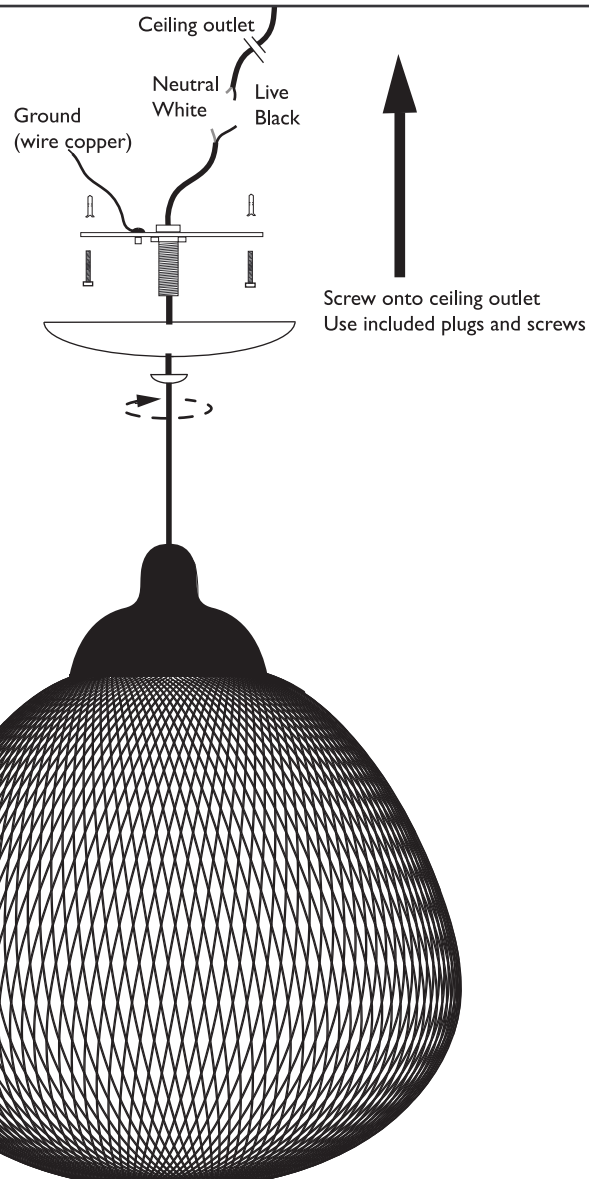

moooi®

manual

THERE MUST BE NO PULL ON THE ELECTRIC CORDS

TECHNICAL INFORMATION

name	Non Random Light
dimensions	small Ø 45 cm x 50mm medium Ø 70 cm x 70mm
materials	shade: fiberglass epoxy resin pendant: anodized aluminium / powdercoated steel outside
design	Bert-jan Pot
producer	Moooi Minervum 7003 4817 ZL Breda The Netherlands http://www.moooi.com