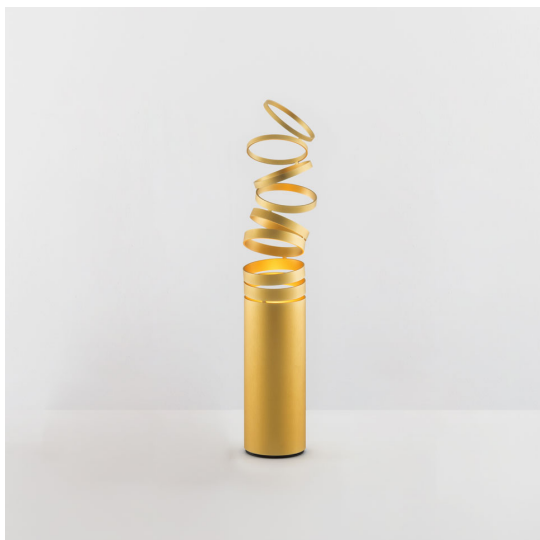

## LUMINAIRE

- Watt: **8W**
- Delivered lumen output: **911lm**
- Efficiency: **60%**
- Efficacy: **70.06lm/W**
- CRI: **80**

## DESCRIPTION

Featuring a deconstructed base profile, the light projected through the balanced rings designs subtle shadows while defining a perfect quality of light in space.

## FEATURES

- Product Code: **DOI4600C02**
- Colour: **Gold**
- Installation: **Table**
- Material: **Aluminium**
- Series: **Design Collection**
- Environment: **Indoor**
- design by: **Atelier Oi**

## DIMENSIONS

- Height: **260 mm**
- Base Diameter: **100 mm**
- Max Extension Height: **610 mm**