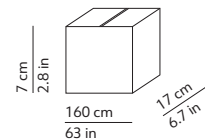

CODES AND DIMENSIONS / CODICI E DIMENSIONI

K405340N
K405340

PACKAGING / IMBALLO

Diffuser
Volume: 0.075 m³ / 2.641 ft³
Gross weight: 7.40 kg / 16.28 lbs

Structure
Volume: 0.019 m³ / 0.672 ft³
Gross weight: 12.60 kg / 27.72 lbs