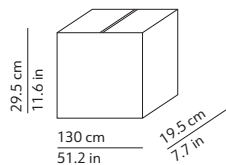

CODES AND DIMENSIONS / CODICI E DIMENSIONI

K405340N
K405340

PACKAGING / IMBALLO

Diffuser
Volume: 0.075 m³ / 2.641 ft³
Gross weight: 7.40 kg / 16.28 lbs

Structure
Volume: 0.019 m³ / 0.672 ft³
Gross weight: 12.60 kg / 27.72 lbs