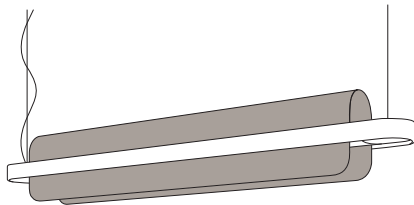

MATERIALS AND FINISHINGS / MATERIALI E FINITURE

DIFFUSER / DIFFUSORE

Transparent / Trasparente

Textured and curved glass
Vetro texturizzato curvato