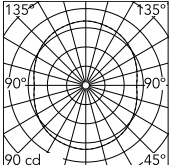

Schematic light drawing

Luminous flux luminaire
286 lm

Photometric

Lighting type	Total
Light distribution	Symmetric
CCT (K)	2700

Electrical

Insulation class	I
Frequency (Hz)	50/60
Main voltage (Vac)	120-277
LED voltage Vf (Vdc)	null
Driver	Integrated
Dimmable	Yes
Dimming type	Dimmable 0-10V, Dimmable Push, Dimmable 1-10V, Dimmable DALI 1
Dimming interface	Remote Dimmable (Dimmer Not Included)
Batteries inside	No