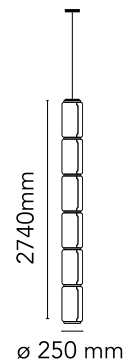

FLOS

■ F0279000 Black

Noctambule Suspension 6 Low Cylinder

Designed by Konstantin Grcic, 2019

63W - 2054lm - 2700K

Hanging lamps consisting of interconnecting glass modules reaching a length of 3,2 mt. (126.77") with 4 mt. (157.48") suspended power cable. Cylindrical and semi-spherical transparent blown glass structure, suspended die cast aluminium ring connector, hydroformed steel internal lateral arm and injection moulded optical opal silicone outer ring diffusers. The power supply unit within the ceiling rose can be used as a dimmer to adjust the light intensity by 10% to 100% in either direction by means of the 0-10/1-10V, PUSH, DALI control.

Are you a professional and your project needs consulting and support?

BOOK AN APPOINTMENT

Main specifications

EAN	8059607000748
Mounting	Suspension
Environments	Indoor dry location
Light Source Type	LED
LED type	LED Module
Power (W)	63
System flux (lm)	2054

Physical

Colour	Black
Length (mm)	250
Cord length (mm)	4000
Canopy dimension (mm)	45
Canopy width (mm)	187
Net weight (kg)	23.9
Package height (mm)	0
Package width (mm)	0
Package length (mm)	0
Package volume (m3)	0.42
IP internal	20

Download

Mounting instructions	↓ PDF
Mounting instructions	↓ PDF
Spare Parts	↓ PDF

Photometric Files

LDT / IES	↓ ZIP

Technical Drawings

3D	↓ ZIP
🔒 Bim	↓ ZIP