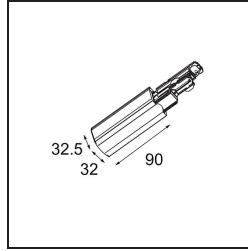

Date _____
Customer _____
Project _____
Type _____

Track power feed right dali white

Specifications

Material	14210501
Lamp Included	No
Number of Light Sources	0
Input Voltage	230V
Electrical Class	I
IP Rating	20
Glow wire rating (°C)	960
Dimming Protocol	DALI
Indoor/Outdoor	Indoor
Adjustability	Not Applicable
Primary Colour & Primary Finish	White,
Gross weight (g)	83.0