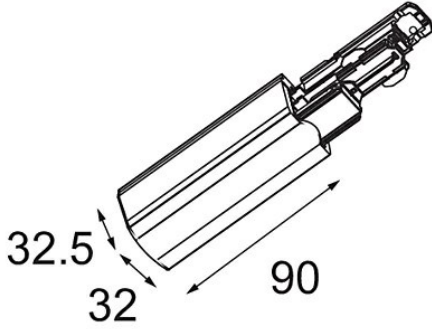

Date _____
Customer _____
Project _____
Type _____

Track power feed right dali white

Specifications

Material	14210501
Lamp Included	No
Number of Light Sources	0
Input Voltage	230V
Electrical Class	I
IP Rating	20
Glow wire rating (°C)	960
Dimming Protocol	DALI
Indoor/Outdoor	Indoor
Adjustability	Not Applicable
Primary Colour & Primary Finish	White,
Gross weight (g)	83.0