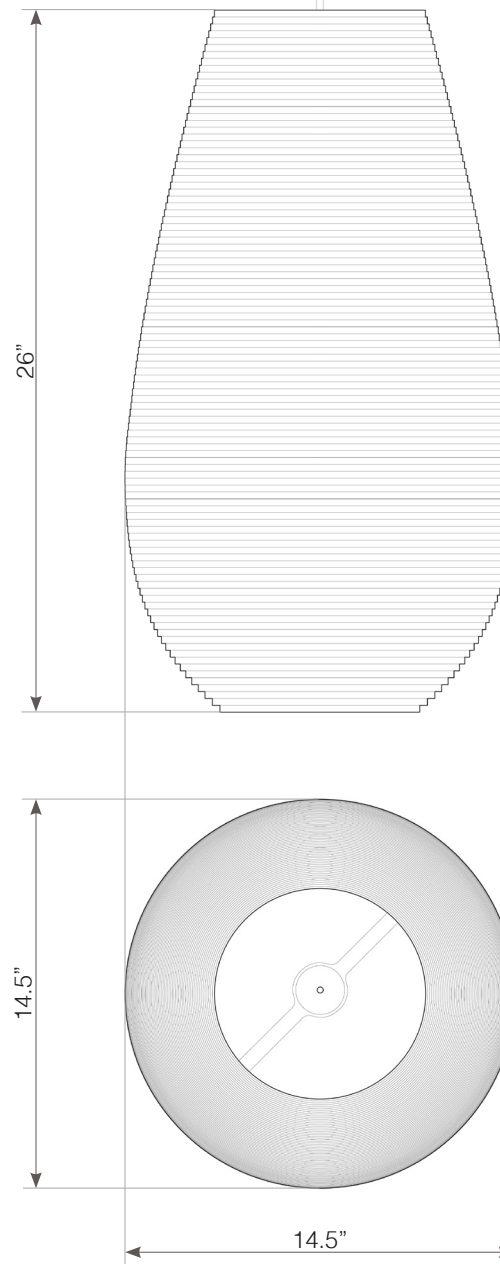

3220 1st ave s #400, seattle, wa 98134 | 206.420.3912
seattle@graypants.com | graypants.com

hardwired cord set + ceiling canopy

INCLUDES 8' CORD AND POWDER COATED STEEL CANOPY (5" FOR E26/GU24, 8" FOR GX24Q). CORDS AND MATCHING CANOPIES ARE AVAILABLE IN BLACK OR WHITE. CUSTOM CORD LENGTHS ARE AVAILABLE FOR AN ADDITIONAL CHARGE.

DROP_26

-  75W maximum incandescent A19 E26 (120V)
-  GU24 twist lock sockets available (120V/277V)
-  32W maximum fluorescent GX24Q (120V/277V)¹

Equivalent W dimmable LED bulbs compatible. 2700K color temperature recommended.