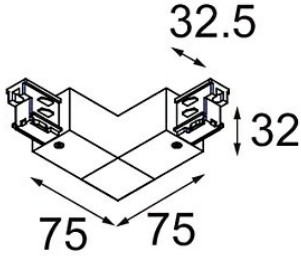

Date \_\_\_\_\_  
Customer \_\_\_\_\_  
Project \_\_\_\_\_  
Type \_\_\_\_\_

Connector track inside 90° black

**Specifications**

Material	11240802
Lamp Included	No
Number of Light Sources	0
Input Voltage	230V
Electrical Class	I
IP Rating	20
Glow wire rating (°C)	960
Indoor/Outdoor	Indoor
Adjustability	Not Applicable
Primary Colour & Primary Finish	Black,
Gross weight (g)	185.0