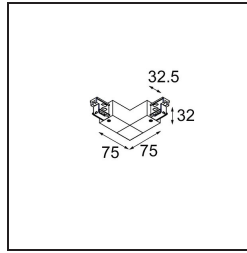

Date \_\_\_\_\_  
Customer \_\_\_\_\_  
Project \_\_\_\_\_  
Type \_\_\_\_\_

Connector track inside 90° black

**Specifications**

Material	11240802
Lamp Included	No
Number of Light Sources	0
Input Voltage	230V
Electrical Class	I
IP Rating	20
Glow wire rating (°C)	960
Indoor/Outdoor	Indoor
Adjustability	Not Applicable
Primary Colour & Primary Finish	Black,
Gross weight (g)	185.0