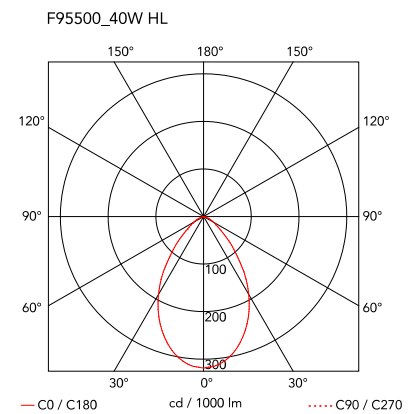

Electrical

Insulation class	II
Frequency (Hz)	50/60
Main Voltage (Vac)	220-250
Batteries Inside	No
Charging Min Time	No

Physical

Colour	Black
Net weight (kg)	0.62
Gross weight (kg)	1.37
IP	40
IP external	40