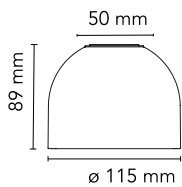

Wan Ceiling/Wall

■ F9550030 - Black

Designed by Johanna Grawunder

Wall or ceiling fixture providing direct lighting. Aluminum body, available in shiny white, shiny black and shiny green finishes. Low glare shield. Provided by two different ring due to block the safety tempered glass, in black and green.

Main specifications

Mounting	Ceiling and wall surface	Ilcos	HSG
Environment	Indoor dry location	Autoprotected Lamp	Yes
Light source type	Bulb	Number of heads	1
Lamp category	Halogen	Source Power (W)	40
Lamp holder	G9		

Physical

Colour	Black
Net weight (kg)	0.62
Gross weight (kg)	1.37
IP	40
IP external	40