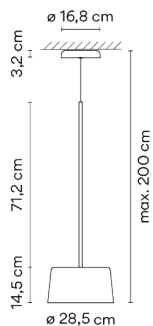

Tube

6165

Design By Ichiro Iwasaki

VIBIA

Model Sheet

Optional: Extra cable length
Min. quantity, upcharge and extra lead time apply [EN]

Finish

- 10 White
NCS S 0300-N
- 15 Grey L2
NCS S 2500-N
- 24 Beige M1
NCS S 2005-Y50R
- 37 Terra Red
NCS S 4040-Y70R
- 16 Grey M1
NCS S 4500-N
- 21 Black Grey
NCS S 7000-N

LED temperature color 2700 K / 3000 K / 3500 K

Dimming DALI 1-10V Push / CASAMBI / DALI / NO DRIVER

Installation type Surface Free Wire / Remote Micro / Surface Canopy / Built-in XS

Materials LED support: Aluminum
Tube: Steel. Black finish.
Ceiling rose: Steel

LED  CRI>90 3480 lm 139,2
2700 K / 3000 K / 3500 K

Driver Constant Current 700 110~240
V V 50~60 Hz HZ

  **Dimmable** **LED**
IP20 **Bi-volt** **50-60Hz**

Application Hanging lamps

Packaging 2 Box
0,248 m x 0,403 m x 0,403 m
Gross weight 4,3
Net weight 1,65
Vol. 0,0447

Lighting effect

General Lighting

Lamp for general lighting that equally distributes the light in all directions.

Photometric Data

Efficiency	51,14 lm/W
Coordinate System	CG
Total Flux	1447,46 lm
Maximum Value	576,19 cd