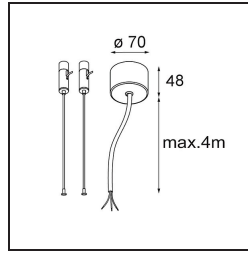

Date _____
Customer _____
Project _____
Type _____

Suspension kit 4m / 3x0.75 (2 cables) white struc

Specifications

Material	11060709
Lamp Included	No
Number of Light Sources	0
Input Voltage	230V
Electrical Class	I
IP Rating	20
Glow wire rating (°C)	960
Indoor/Outdoor	Indoor
Application	Ceiling
Mounting	Suspended
Adjustability	Not Applicable
Primary Colour & Primary Finish	White, Structure
Gross weight (g)	425.0