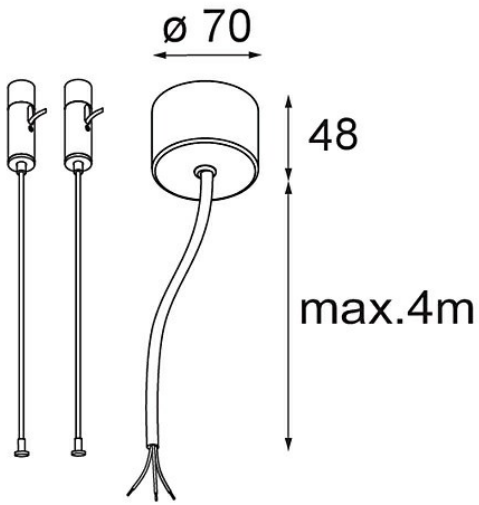

Date _____
Customer _____
Project _____
Type _____

Suspension kit 4m / 3x0.75 (2 cables) white struc

Specifications

Material	11060709
Lamp Included	No
Number of Light Sources	0
Input Voltage	230V
Electrical Class	I
IP Rating	20
Glow wire rating (°C)	960
Indoor/Outdoor	Indoor
Application	Ceiling
Mounting	Suspended
Adjustability	Not Applicable
Primary Colour & Primary Finish	White, Structure
Gross weight (g)	425.0