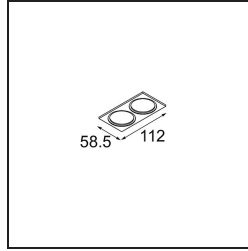

Date \_\_\_\_\_  
Customer \_\_\_\_\_  
Project \_\_\_\_\_  
Type \_\_\_\_\_

*Smart Mask 48 2x gold*

**Specifications**

Material	13350146
Lamp Included	No
Number of Light Sources	2
Light Direction	Down
IP Rating	20
Glow wire rating (°C)	960
Indoor/Outdoor	Indoor
Application	Ceiling, Wall
Adjustability	Not Applicable
Primary Colour & Primary Finish	Gold, Matt
Gross weight (g)	35.0