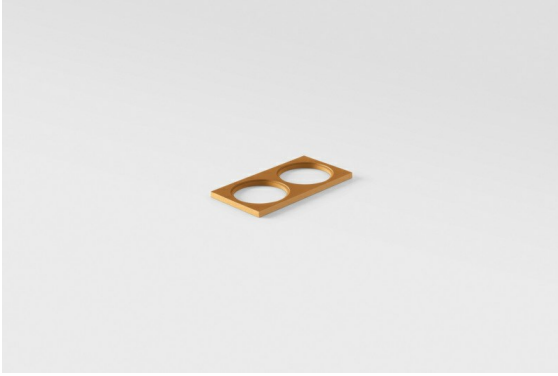

Date \_\_\_\_\_  
Customer \_\_\_\_\_  
Project \_\_\_\_\_  
Type \_\_\_\_\_

*Smart Mask 48 2x gold*

**Specifications**

Material	13350146
Lamp Included	No
Number of Light Sources	2
Light Direction	Down
IP Rating	20
Glow wire rating (°C)	960
Indoor/Outdoor	Indoor
Application	Ceiling, Wall
Adjustability	Not Applicable
Primary Colour & Primary Finish	Gold, Matt
Gross weight (g)	35.0