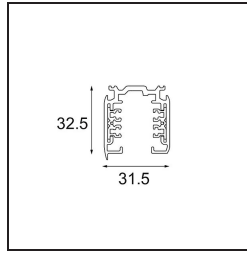

Date \_\_\_\_\_

Customer \_\_\_\_\_

Project \_\_\_\_\_

Type \_\_\_\_\_

*Track surface profile 1m dali white shiny*

### Specifications

Material	14212201
Lamp Included	No
Number of Light Sources	0
Input Voltage	230V
Electrical Class	I
IP Rating	20
Glow wire rating (°C)	960
Dimming Protocol	DALI
Indoor/Outdoor	Indoor
Application	Ceiling, Wall
Mounting	Surface
Adjustability	Not Applicable
Primary Colour & Primary Finish	White,
Gross weight (g)	1475.0